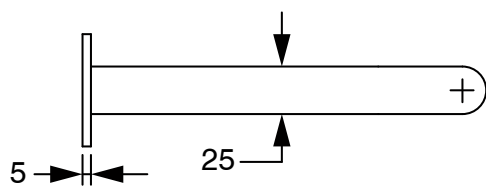

SUSSEX

Sussex Pure Progressive Wall Bath Mixer Tap System 200mm Chrome

2299026

SPECIFICATIONS

Recommended Use	Residential;Commercial
Colour Finish	Polished Chrome
Primary Material	DR Brass
Recommended Pressure Range	150 - 500 kPa as per AS3500
Max Continuous Working Temperature (deg C)	65
Min Continuous Working Temperature (deg C)	1

WARRANTY

Residential Use (Years)	40
Commercial Use (Years)	10

Please refer to Sussex Warranty page for full Terms and Conditions

Dimensions are nominal measurements only.

CLEANING RECOMMENDATIONS:

We recommend the use of soapy water or approved cleaners. This product should not be cleaned with abrasive materials. Damage caused by any improper treatment is not covered by the product warranty. Refer to Warranty Conditions

Disclaimer: Products in this specification manual must by regulation be installed by licensed and registered trade people. The manufacturer/distributor reserves the right to vary specifications or delete models from their range without prior notification. Dimensions are nominal measurements only. Dimensions and set-outs listed are correct at time of publication however the manufacturer/distributor takes no responsibility for printing errors.

Published 10/04/2026

To see the complete Sussex range go to www.reece.com.au