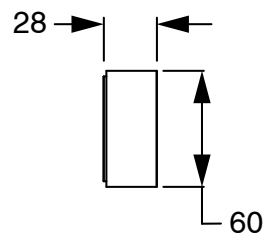

SUSSEX

Sussex Pure Progressive Wall Bath Mixer Tap System 200mm Chrome

2299026

SPECIFICATIONS

Recommended Use	Residential;Commercial
Colour Finish	Polished Chrome
Primary Material	DR Brass
Recommended Pressure Range	150 - 500 kPa as per AS3500
Max Continuous Working Temperature (deg C)	65
Min Continuous Working Temperature (deg C)	1

WARRANTY

Residential Use (Years)	40
Commercial Use (Years)	10

Please refer to Sussex Warranty page for full Terms and Conditions

Dimensions are nominal measurements only.

CLEANING RECOMMENDATIONS:

We recommend the use of soapy water or approved cleaners. This product should not be cleaned with abrasive materials. Damage caused by any improper treatment is not covered by the product warranty. Refer to Warranty Conditions

Disclaimer: Products in this specification manual must by regulation be installed by licensed and registered trade people. The manufacturer/distributor reserves the right to vary specifications or delete models from their range without prior notification. Dimensions are nominal measurements only. Dimensions and set-outs listed are correct at time of publication however the manufacturer/distributor takes no responsibility for printing errors.

Published 10/04/2026

To see the complete Sussex range go to www.reece.com.au