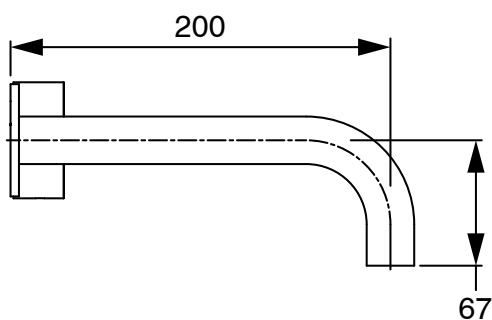

SUSSEX

Sussex Pure Progressive Wall Bath Mixer Tap System 200mm Chrome

2299026

SPECIFICATIONS

Recommended Use	Residential;Commercial
Colour Finish	Polished Chrome
Primary Material	DR Brass
Recommended Pressure Range	150 - 500 kPa as per AS3500
Max Continuous Working Temperature (deg C)	65
Min Continuous Working Temperature (deg C)	1

WARRANTY

Residential Use (Years)	40
Commercial Use (Years)	10

Please refer to Sussex Warranty page for full Terms and Conditions

Dimensions are nominal measurements only.

CLEANING RECOMMENDATIONS:

We recommend the use of soapy water or approved cleaners. This product should not be cleaned with abrasive materials. Damage caused by any improper treatment is not covered by the product warranty. Refer to Warranty Conditions

Disclaimer: Products in this specification manual must by regulation be installed by licensed and registered trade people. The manufacturer/distributor reserves the right to vary specifications or delete models from their range without prior notification. Dimensions are nominal measurements only. Dimensions and set-outs listed are correct at time of publication however the manufacturer/distributor takes no responsibility for printing errors.

Published 10/04/2026

To see the complete Sussex range go to www.reece.com.au