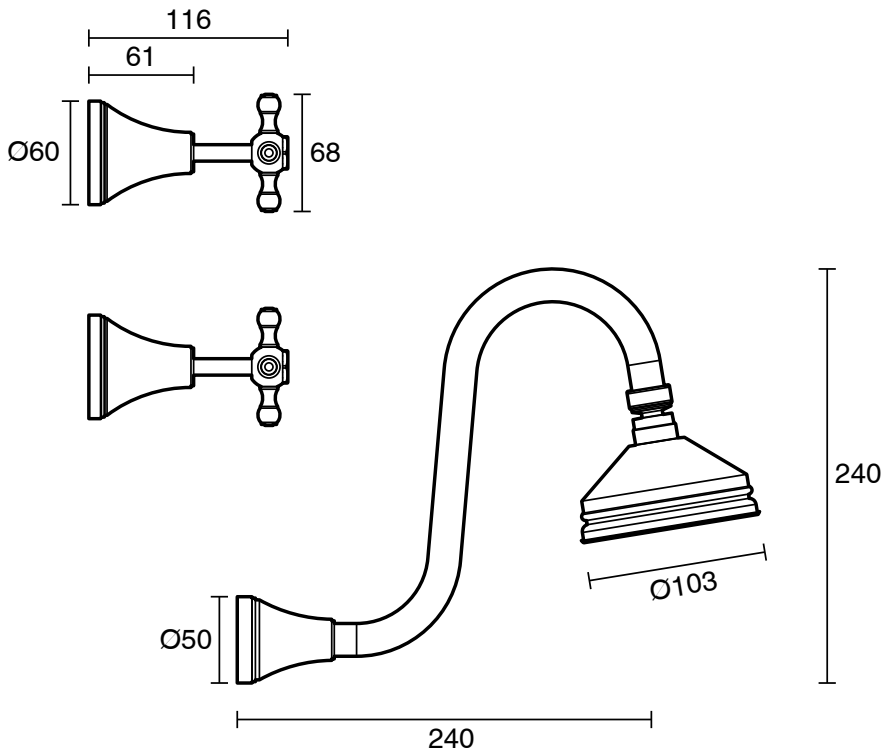

KADO

Kado Era Gooseneck Shower Set Cross Handles Brass Gold (3 Star)

9507552

SPECIFICATIONS

Recommended Use	Residential;Commercial
Colour	Brass Gold
Finish	Polished
Material	DR Brass
Recommended Pressure Range	150 - 500 kPa
Maximum Continuous Working Temperature	80 deg C
Suitable for Storage Tank Hot Water	Yes
Suitable for Continuous Flow Hot Water	Yes
Suitable for Gravity Feed Hot Water	No

WARRANTY

Residential & Commercial Use (Years)	25
Spare Parts & Labour (Years)	1

Please refer to Kado Warranty Page for full Terms and Conditions

Dimensions are nominal measurements only.

CLEANING RECOMMENDATIONS:

We recommend the use of soapy water or approved cleaners. This product should not be cleaned with abrasive materials. Damage caused by any improper treatment is not covered by the product warranty. Refer to Warranty Conditions

Disclaimer: Products in this specification manual must by regulation be installed by licensed and registered trade people. The manufacturer/distributor reserves the right to vary specifications or delete models from their range without prior notification. Dimensions are nominal measurements only. Dimensions and set-outs listed are correct at time of publication however the manufacturer/distributor takes no responsibility for printing errors.

Published 01/04/2026

To see the complete Kado range go to www.reece.com.au