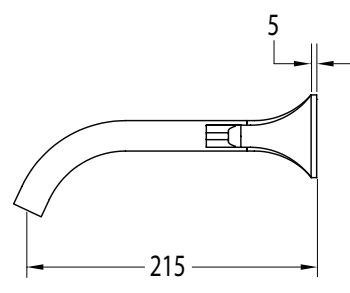

## Sussex Oria Wall Bath Set 215mm Chrome Lead Free

50942

Dimensions are nominal measurements only.