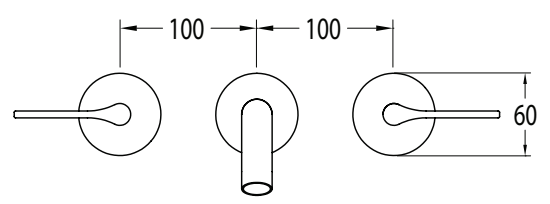

## Sussex Oria Wall Bath Set 215mm Chrome Lead Free

50942

### SPECIFICATIONS

|  |                             |
|--|-----------------------------|
| Recommended Use                            | Residential;Commercial      |
| Colour Finish                              | Polished Chrome             |
| Primary Material                           | Lead Free Brass             |
| Recommended Pressure Range                 | 150 - 500 kPa as per AS3500 |
| Max Continuous Working Temperature (deg C) | 65                          |
| Min Continuous Working Temperature (deg C) | 1                           |

Dimensions are nominal measurements only.