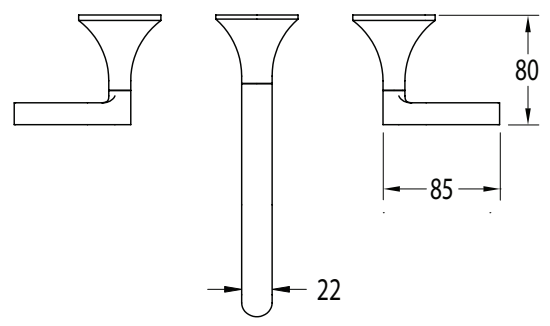

## Sussex Oria Wall Bath Set 215mm Chrome Lead Free

50942

### SPECIFICATIONS

|  |                             |
|--|-----------------------------|
| Recommended Use                            | Residential;Commercial      |
| Colour Finish                              | Polished Chrome             |
| Primary Material                           | Lead Free Brass             |
| Recommended Pressure Range                 | 150 - 500 kPa as per AS3500 |
| Max Continuous Working Temperature (deg C) | 65                          |
| Min Continuous Working Temperature (deg C) | 1                           |

Dimensions are nominal measurements only.