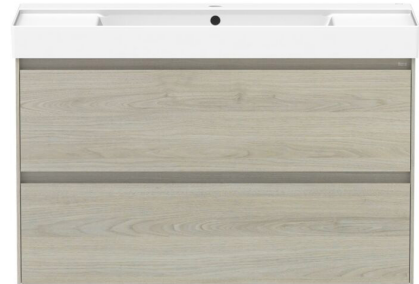

Roca Ona Vanity All Drawer Twin Centre Bowl 1000mm Light Oak

21212

SPECIFICATIONS

Recommended Use	Residential;Commercial
Mounting	Wall
Basin Included	Yes
Bowl Configuration	Centre
Number of Bowls	Single
Taphole Options	One
Door/Drawer Configuration	Drawers Only
Door/Drawer Options	2 Drawers
Cabinet Material	Laminate (Woodgrain)
Cabinet Colour	Light Oak
Basin Material	Fine Ceramic
Basin Colour	White
Overflow Included	Yes
Plug & Waste Included	No
Plug & Waste Size	32mm x 40mm