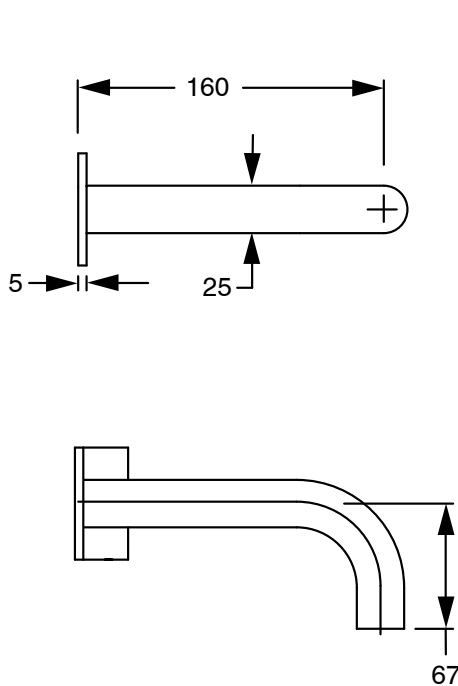

SUSSEX

Sussex Pure Progressive Wall Basin Mixer System 160mm with Cirque Textured Handles PVD Matte Black (3 Star) Lead Free 50456

SPECIFICATIONS	
Recommended Use	Residential;Commercial
Colour Finish	Matte Black
Primary Material	Lead Free Brass
Recommended Pressure Range	150 - 500 kPa as per AS3500
Max Continuous Working Temperature (deg C)	65
Min Continuous Working Temperature (deg C)	1
WARRANTY	
Residential Use (Years)	40
Commercial Use (Years)	10
<i>Please refer to Sussex Warranty page for full Terms and Conditions</i>	