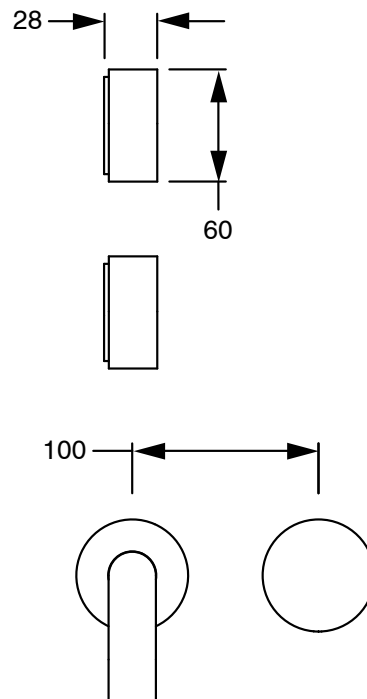

SUSSEX

Sussex Pure Progressive Wall Basin Mixer System 160mm with Cirque Textured Handles PVD Matte Black (3 Star) Lead Free 50456

SPECIFICATIONS	
Recommended Use	Residential;Commercial
Colour Finish	Matte Black
Primary Material	Lead Free Brass
Recommended Pressure Range	150 - 500 kPa as per AS3500
Max Continuous Working Temperature (deg C)	65
Min Continuous Working Temperature (deg C)	1
WARRANTY	
Residential Use (Years)	40
Commercial Use (Years)	10
<i>Please refer to Sussex Warranty page for full Terms and Conditions</i>	