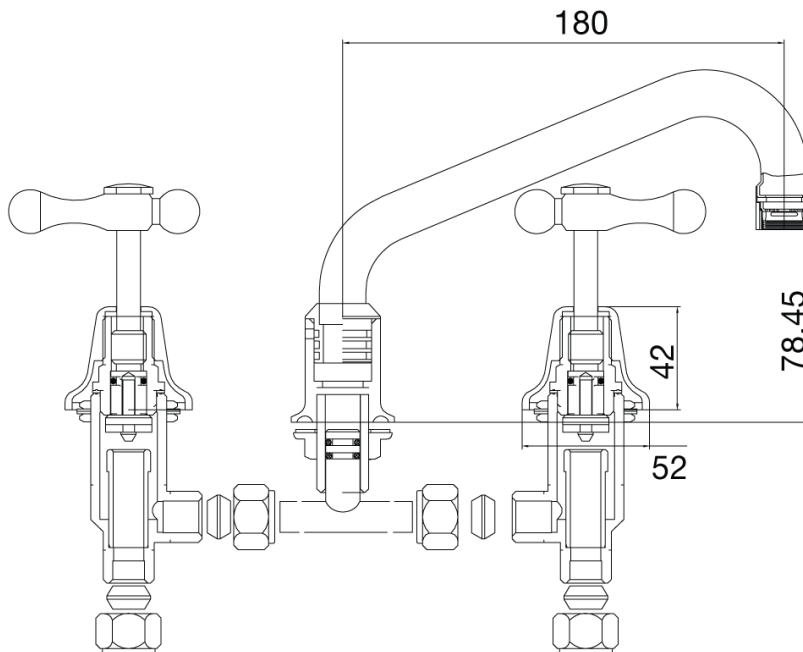

Posh Bristol Hob Sink Set Lever Ceramic Disc Chrome (4 Star) Lead Free

27904

SPECIFICATIONS

Recommended Use	Residential;Commercial
Colour Finish	Polished Chrome
Primary Material	Lead Free Brass
Recommended Pressure Range	150 - 500 kPa as per AS3500
Max Continuous Working Temperature (deg C)	80
Min Continuous Working Temperature (deg C)	5
Hot Water Unit Suitability	Storage Tank;Continuous Flow

WARRANTY

Residential & Commercial Use (Years)	25
Spare Parts & Labour (Years)	1

Please refer to Posh Warranty Page for full Terms and Conditions

Dimensions are nominal measurements only.

CLEANING RECOMMENDATIONS:

We recommend the use of soapy water or approved cleaners. This product should not be cleaned with abrasive materials. Damage caused by any improper treatment is not covered by the product warranty. Refer to Warranty Conditions

Disclaimer: Products in this specification manual must by regulation be installed by licensed and registered trade people. The manufacturer/distributor reserves the right to vary specifications or delete models from their range without prior notification. Dimensions are nominal measurements only. Dimensions and set-outs listed are correct at time of publication however the manufacturer/distributor takes no responsibility for printing errors.

Published 01/04/2026

To see the complete Posh range go to
www.reece.com.au