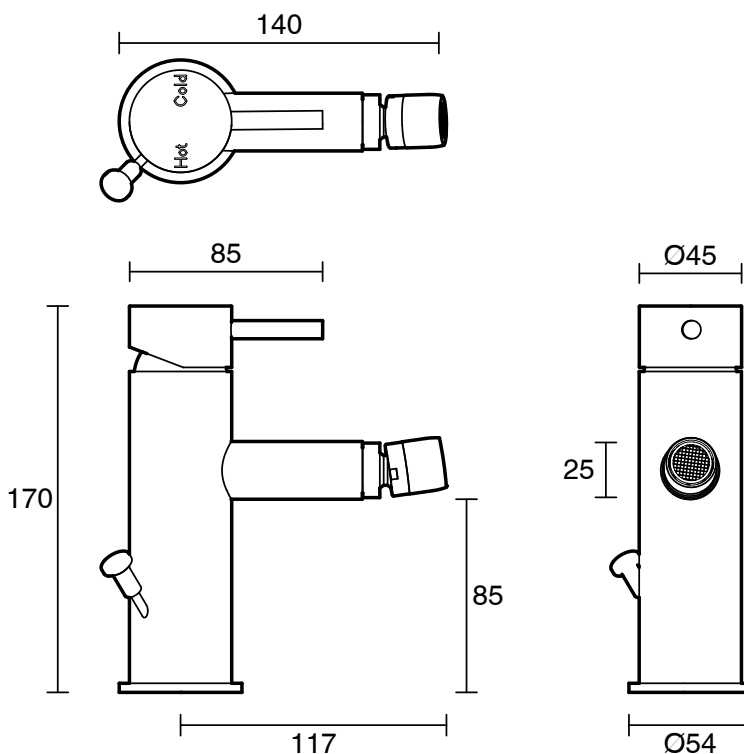

SUSSEX

Sussex Scala Bidet Mixer PVD Brushed Gunmetal Lead Free

51288

SPECIFICATIONS	
Recommended Use	Residential;Commercial
Colour Finish	Brushed Gunmetal
Primary Material	Lead Free Brass
Recommended Pressure Range	150 - 500 kPa as per AS3500
Max Continuous Working Temperature (deg C)	65
Min Continuous Working Temperature (deg C)	1
WARRANTY	
Residential Use (Years)	40
Commercial Use (Years)	10
<i>Please refer to Sussex Warranty page for full Terms and Conditions</i>	

Disclaimer: Products in this specification manual must by regulation be installed by licensed and registered trade people. The manufacturer/distributor reserves the right to vary specifications or delete models from their range without prior notification. Dimensions are nominal measurements only. Dimensions and set-outs listed are correct at time of publication however the manufacturer/distributor takes no responsibility for printing errors.