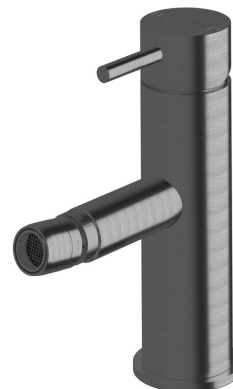

SUSSEX

Sussex Scala Bidet Mixer PVD Brushed Gunmetal Lead Free

51288

SPECIFICATIONS	
Recommended Use	Residential;Commercial
Colour Finish	Brushed Gunmetal
Primary Material	Lead Free Brass
Recommended Pressure Range	150 - 500 kPa as per AS3500
Max Continuous Working Temperature (deg C)	65
Min Continuous Working Temperature (deg C)	1
WARRANTY	
Residential Use (Years)	40
Commercial Use (Years)	10
<i>Please refer to Sussex Warranty page for full Terms and Conditions</i>	