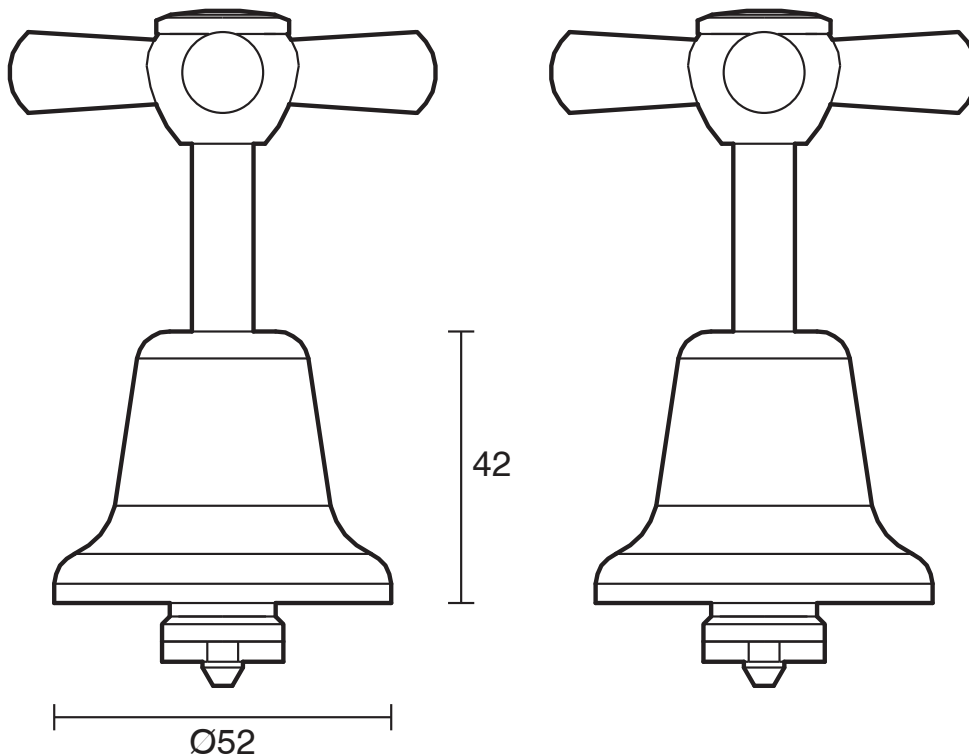

## Posh Bristol Basin Top Assembly White/Chrome

2261297

### SPECIFICATIONS

|  |                              |
|--|------------------------------|
| Recommended Use                            | Residential;Commercial       |
| Colour Finish                              | White;Chrome                 |
| Primary Material                           | DR Brass                     |
| Recommended Pressure Range                 | 150 - 500 kPa as per AS3500  |
| Max Continuous Working Temperature (deg C) | 80                           |
| Min Continuous Working Temperature (deg C) | 5                            |
| Hot Water Unit Suitability                 | Storage Tank;Continuous Flow |

Dimensions are nominal measurements only.