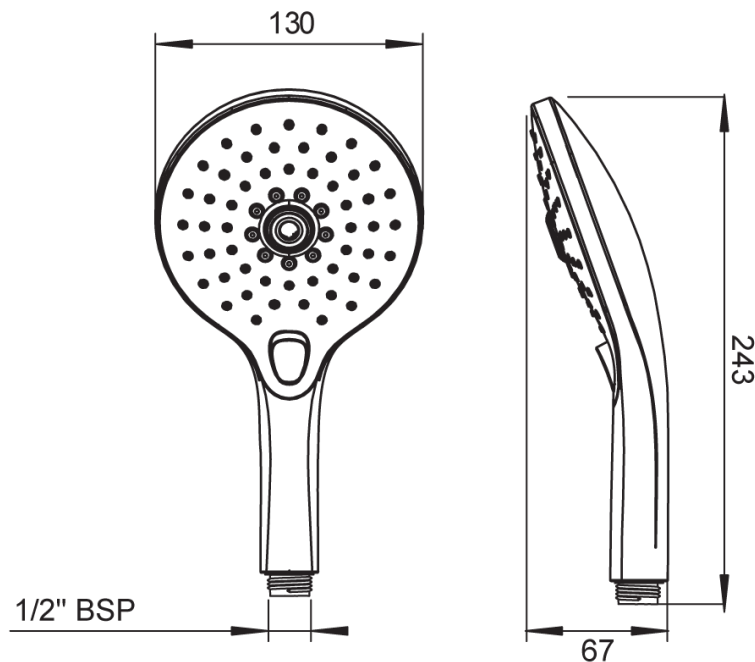

Posh Domaine Shower Handpiece Only 3 Functions Brushed Nickel (4 Star)

30519

SPECIFICATIONS

Recommended Use	Residential;Commercial
Colour Finish	Brushed Nickel
Primary Material	ABS
Recommended Pressure Range	150 - 500 kPa as per AS3500
Max Continuous Working Temperature (deg C)	60
Min Continuous Working Temperature (deg C)	5
Hot Water Unit Suitability	Storage Tank;Continuous Flow

WARRANTY

Residential & Commercial Use (Years)	25
Spare Parts & Labour (Years)	1

Please refer to Posh Warranty Page for full Terms and Conditions

Dimensions are nominal measurements only.

CLEANING RECOMMENDATIONS:

We recommend the use of soapy water or approved cleaners. This product should not be cleaned with abrasive materials. Damage caused by any improper treatment is not covered by the product warranty. Refer to Warranty Conditions

Disclaimer: Products in this specification manual must by regulation be installed by licensed and registered trade people. The manufacturer/distributor reserves the right to vary specifications or delete models from their range without prior notification. Dimensions are nominal measurements only. Dimensions and set-outs listed are correct at time of publication however the manufacturer/distributor takes no responsibility for printing errors.

Published 01/04/2026

To see the complete Posh range go to
www.reece.com.au