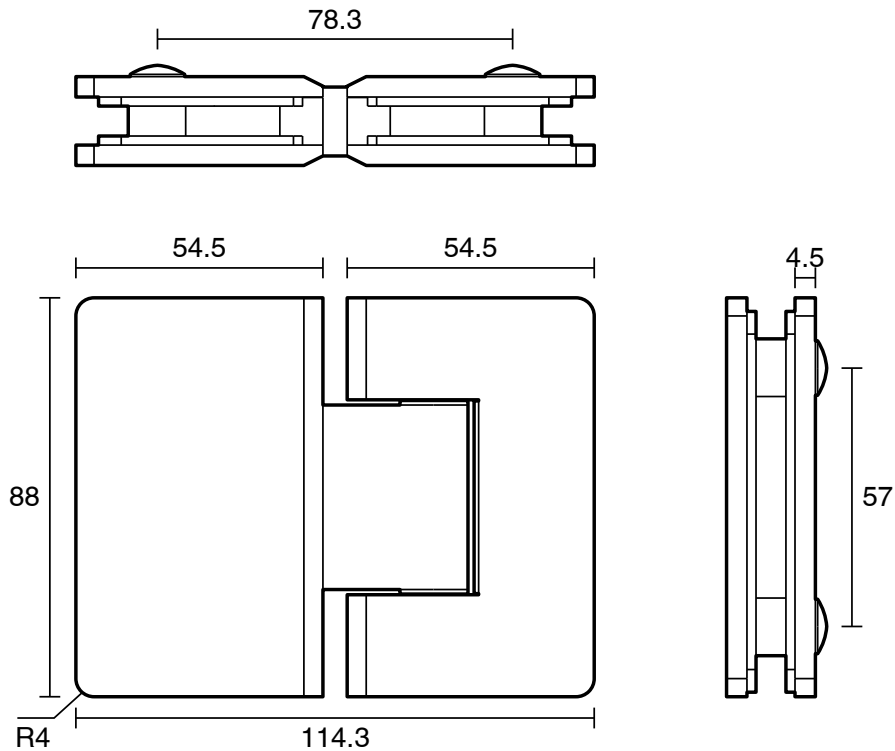

KADO

Kado Lux Frameless Shower Screen Hinges (2) Brushed Nickel

1705948

SPECIFICATIONS	
Recommended Use	Residential;Commercial
Colour Finish	Brushed Nickel
Primary Material	Brass
Mounting	Wall;Product Surface
WARRANTY	
Residential & Commercial Use (Years)	25
Spare Parts & Labour (Years)	1
<i>Please refer to Kado Warranty Page for full Terms and Conditions</i>	

Disclaimer: Products in this specification manual must by regulation be installed by licensed and registered trade people. The manufacturer/distributor reserves the right to vary specifications or delete models from their range without prior notification. Dimensions are nominal measurements only. Dimensions and set-outs listed are correct at time of publication however the manufacturer/distributor takes no responsibility for printing errors.