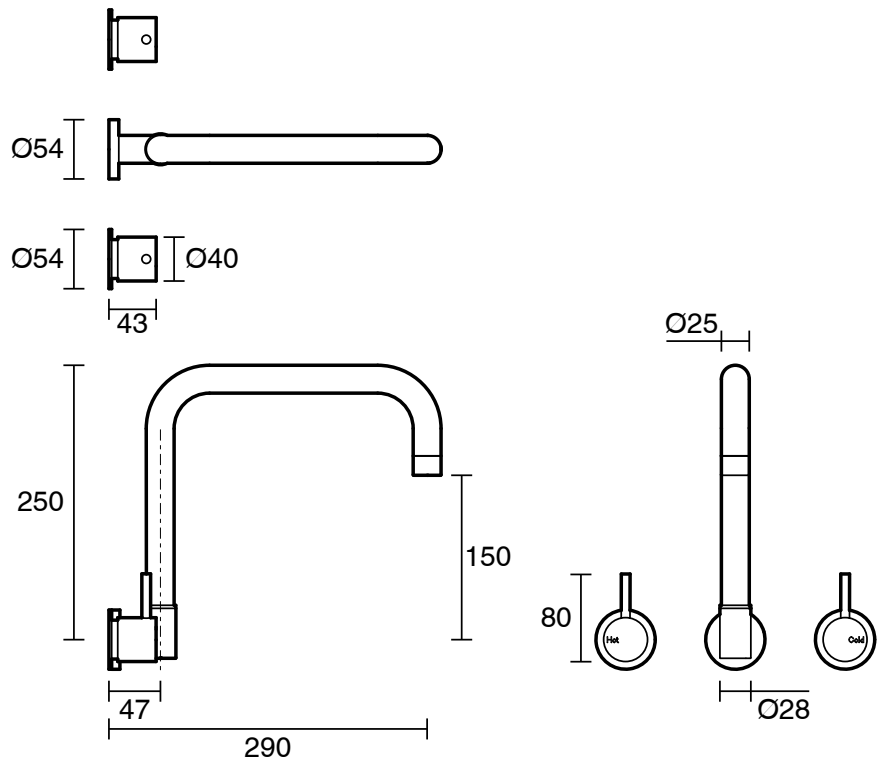

SUSSEX

Scala Wall Spa Set Square PVD Brushed Platinum Gold Lead Free

52750

SPECIFICATIONS

Recommended Use	Residential;Commercial
Colour Finish	Brushed Platinum Gold
Primary Material	Lead Free Brass
Recommended Pressure Range	150 - 500 kPa as per AS3500
Max Continuous Working Temperature (deg C)	65
Min Continuous Working Temperature (deg C)	1

WARRANTY

Residential Use (Years)	40
Commercial Use (Years)	10

Please refer to Sussex Warranty page for full Terms and Conditions

Dimensions are nominal measurements only.

CLEANING RECOMMENDATIONS:

We recommend the use of soapy water or approved cleaners. This product should not be cleaned with abrasive materials. Damage caused by any improper treatment is not covered by the product warranty. Refer to Warranty Conditions

Disclaimer: Products in this specification manual must by regulation be installed by licensed and registered trade people. The manufacturer/distributor reserves the right to vary specifications or delete models from their range without prior notification. Dimensions are nominal measurements only. Dimensions and set-outs listed are correct at time of publication however the manufacturer/distributor takes no responsibility for printing errors.

Published 12/05/2026

To see the complete Sussex range go to www.reece.com.au