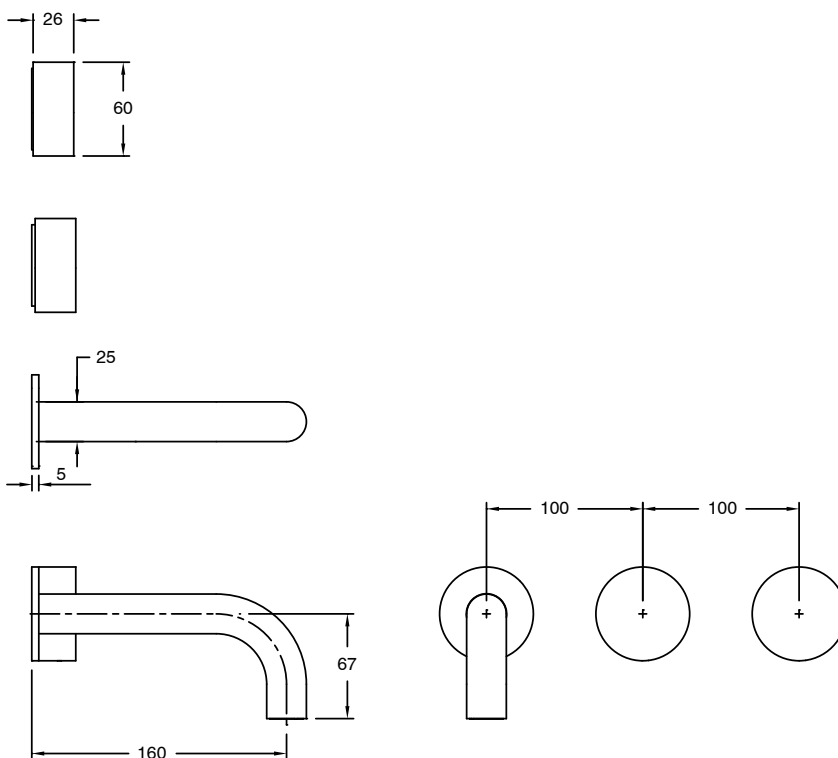

SUSSEX

Sussex Pure Wall Bath Hostess System 200mm with Cirque Textured Handles PVD Matte Black Lead Free 46836

SPECIFICATIONS

Recommended Use	Residential;Commercial
Colour Finish	Matte Black
Primary Material	Lead Free Brass
Recommended Pressure Range	150 - 500 kPa as per AS3500
Max Continuous Working Temperature (deg C)	65
Min Continuous Working Temperature (deg C)	1

WARRANTY

Residential Use (Years)	40
Commercial Use (Years)	10

Please refer to Sussex Warranty page for full Terms and Conditions

Dimensions are nominal measurements only.

CLEANING RECOMMENDATIONS:

We recommend the use of soapy water or approved cleaners. This product should not be cleaned with abrasive materials. Damage caused by any improper treatment is not covered by the product warranty. Refer to Warranty Conditions

Disclaimer: Products in this specification manual must by regulation be installed by licensed and registered trade people. The manufacturer/distributor reserves the right to vary specifications or delete models from their range without prior notification. Dimensions are nominal measurements only. Dimensions and set-outs listed are correct at time of publication however the manufacturer/distributor takes no responsibility for printing errors.

Published 14/05/2026

To see the complete Sussex range go to
www.reece.com.au