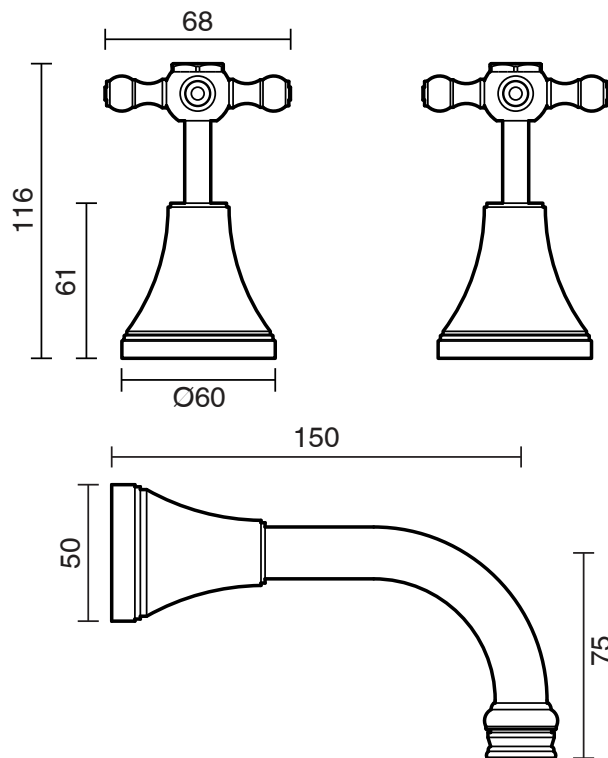

KADO

Kado Era Wall Basin Set 150mm Cross Handles Chrome (5 Star) Lead Free

9508828

SPECIFICATIONS

Recommended Use	Residential;Commercial
Colour Finish	Polished Chrome
Primary Material	Lead Free Brass
Recommended Pressure Range	150 - 500 kPa as per AS3500
Max Continuous Working Temperature (deg C)	80
Min Continuous Working Temperature (deg C)	5

WARRANTY

Residential & Commercial Use (Years)	25
Spare Parts & Labour (Years)	1

Please refer to Kado Warranty page for full Terms and Conditions

Dimensions are nominal measurements only.

CLEANING RECOMMENDATIONS:

We recommend the use of soapy water or approved cleaners. This product should not be cleaned with abrasive materials. Damage caused by any improper treatment is not covered by the product warranty. Refer to Warranty Conditions

Disclaimer: Products in this specification manual must by regulation be installed by licensed and registered trade people. The manufacturer/distributor reserves the right to vary specifications or delete models from their range without prior notification. Dimensions are nominal measurements only. Dimensions and set-outs listed are correct at time of publication however the manufacturer/distributor takes no responsibility for printing errors.

Published 01/04/2026

To see the complete Kado range go to www.reece.com.au