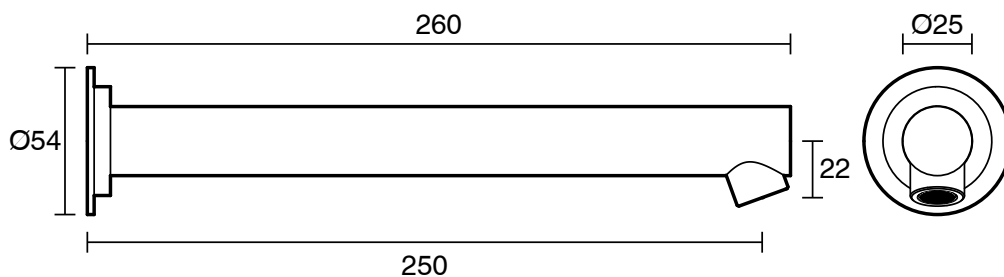

SUSSEX

Scala Wall Bath Outlet Straight 250mm Chrome Lead Free

51245

SPECIFICATIONS	
Recommended Use	Residential;Commercial
Colour Finish	Polished Chrome
Primary Material	Lead Free Brass
Recommended Pressure Range	150 - 500 kPa as per AS3500
Max Continuous Working Temperature (deg C)	65
Min Continuous Working Temperature (deg C)	1
WARRANTY	
Residential Use (Years)	40
Commercial Use (Years)	10
<i>Please refer to Sussex Warranty page for full Terms and Conditions</i>	