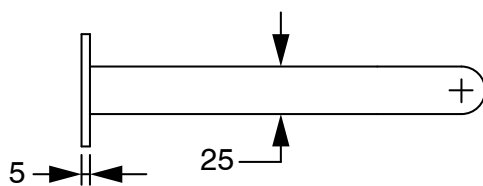

SUSSEX

Sussex Pure Progressive Wall Basin Mixer Tap System 200mm Chrome (3 Star)

2299006

SPECIFICATIONS

Recommended Use	Residential;Commercial
Colour Finish	Polished Chrome
Primary Material	DR Brass
Recommended Pressure Range	150 - 500 kPa as per AS3500
Max Continuous Working Temperature (deg C)	65
Min Continuous Working Temperature (deg C)	1

WARRANTY

Residential Use (Years)	40
Commercial Use (Years)	10

Please refer to Sussex Warranty page for full Terms and Conditions

Dimensions are nominal measurements only.

CLEANING RECOMMENDATIONS:

We recommend the use of soapy water or approved cleaners. This product should not be cleaned with abrasive materials. Damage caused by any improper treatment is not covered by the product warranty. Refer to Warranty Conditions

Disclaimer: Products in this specification manual must by regulation be installed by licensed and registered trade people. The manufacturer/distributor reserves the right to vary specifications or delete models from their range without prior notification. Dimensions are nominal measurements only. Dimensions and set-outs listed are correct at time of publication however the manufacturer/distributor takes no responsibility for printing errors.

Published 09/04/2026

To see the complete Sussex range go to www.reece.com.au