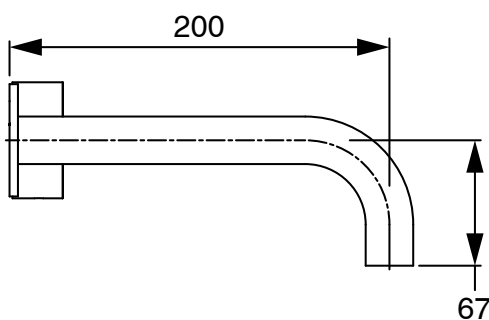

SUSSEX

Sussex Pure Progressive Wall Basin Mixer Tap System 200mm Chrome (3 Star)

2299006

SPECIFICATIONS

Recommended Use	Residential;Commercial
Colour Finish	Polished Chrome
Primary Material	DR Brass
Recommended Pressure Range	150 - 500 kPa as per AS3500
Max Continuous Working Temperature (deg C)	65
Min Continuous Working Temperature (deg C)	1

WARRANTY

Residential Use (Years)	40
Commercial Use (Years)	10

Please refer to Sussex Warranty page for full Terms and Conditions

Dimensions are nominal measurements only.

CLEANING RECOMMENDATIONS:

We recommend the use of soapy water or approved cleaners. This product should not be cleaned with abrasive materials. Damage caused by any improper treatment is not covered by the product warranty. Refer to Warranty Conditions

Disclaimer: Products in this specification manual must by regulation be installed by licensed and registered trade people. The manufacturer/distributor reserves the right to vary specifications or delete models from their range without prior notification. Dimensions are nominal measurements only. Dimensions and set-outs listed are correct at time of publication however the manufacturer/distributor takes no responsibility for printing errors.

Published 09/04/2026

To see the complete Sussex range go to www.reece.com.au