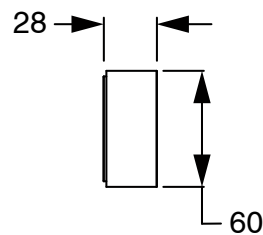

SUSSEX

Sussex Pure Progressive Wall Basin Mixer Tap System 200mm Chrome (3 Star)

2299006

SPECIFICATIONS

Recommended Use	Residential;Commercial
Colour Finish	Polished Chrome
Primary Material	DR Brass
Recommended Pressure Range	150 - 500 kPa as per AS3500
Max Continuous Working Temperature (deg C)	65
Min Continuous Working Temperature (deg C)	1

WARRANTY

Residential Use (Years)	40
Commercial Use (Years)	10

Please refer to Sussex Warranty page for full Terms and Conditions

Dimensions are nominal measurements only.

CLEANING RECOMMENDATIONS:

We recommend the use of soapy water or approved cleaners. This product should not be cleaned with abrasive materials. Damage caused by any improper treatment is not covered by the product warranty. Refer to Warranty Conditions

Disclaimer: Products in this specification manual must by regulation be installed by licensed and registered trade people. The manufacturer/distributor reserves the right to vary specifications or delete models from their range without prior notification. Dimensions are nominal measurements only. Dimensions and set-outs listed are correct at time of publication however the manufacturer/distributor takes no responsibility for printing errors.

Published 09/04/2026

To see the complete Sussex range go to www.reece.com.au