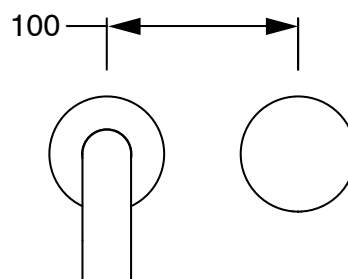

SUSSEX

Sussex Pure Progressive Wall Basin Mixer Tap System 200mm Chrome (3 Star)

2299006

SPECIFICATIONS

Recommended Use	Residential;Commercial
Colour Finish	Polished Chrome
Primary Material	DR Brass
Recommended Pressure Range	150 - 500 kPa as per AS3500
Max Continuous Working Temperature (deg C)	65
Min Continuous Working Temperature (deg C)	1

WARRANTY

Residential Use (Years)	40
Commercial Use (Years)	10

Please refer to Sussex Warranty page for full Terms and Conditions

Dimensions are nominal measurements only.

CLEANING RECOMMENDATIONS:

We recommend the use of soapy water or approved cleaners. This product should not be cleaned with abrasive materials. Damage caused by any improper treatment is not covered by the product warranty. Refer to Warranty Conditions

Disclaimer: Products in this specification manual must by regulation be installed by licensed and registered trade people. The manufacturer/distributor reserves the right to vary specifications or delete models from their range without prior notification. Dimensions are nominal measurements only. Dimensions and set-outs listed are correct at time of publication however the manufacturer/distributor takes no responsibility for printing errors.

Published 09/04/2026

To see the complete Sussex range go to www.reece.com.au