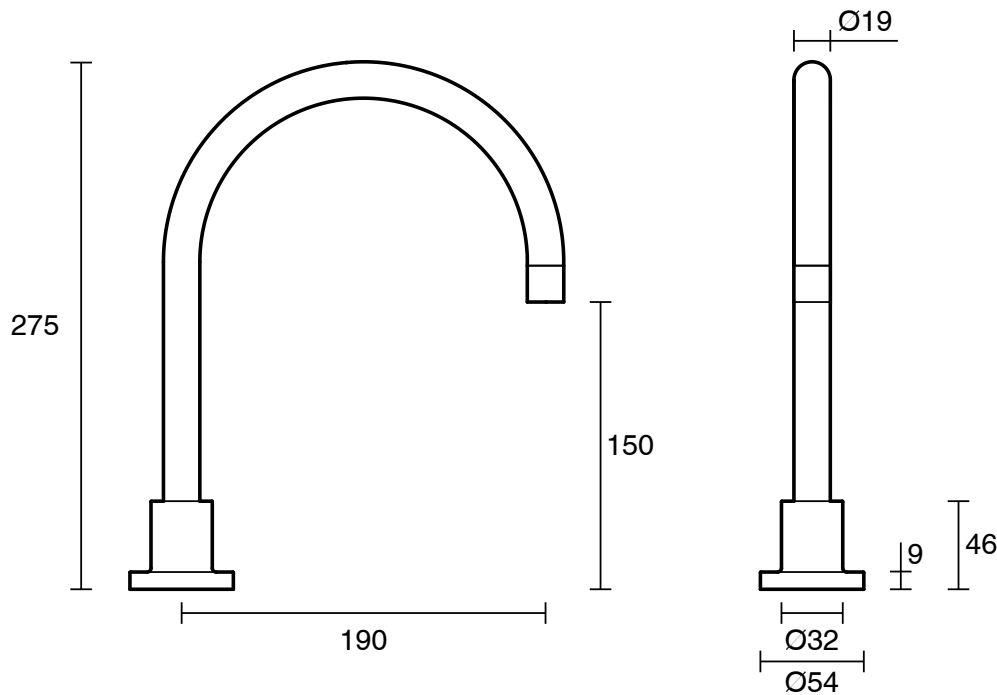

SUSSEX

Scala Hob Sink Swivel Outlet Curved PVD Brushed Platinum Gold (3 Star) Lead Free

51757

SPECIFICATIONS

Recommended Use	Residential;Commercial
Colour Finish	Brushed Platinum Gold
Primary Material	Lead Free Brass
Recommended Pressure Range	150 - 500 kPa as per AS3500
Max Continuous Working Temperature (deg C)	65
Min Continuous Working Temperature (deg C)	1

WARRANTY

Residential Use (Years)	40
Commercial Use (Years)	10

Please refer to Sussex Warranty page for full Terms and Conditions

Dimensions are nominal measurements only.

CLEANING RECOMMENDATIONS:

We recommend the use of soapy water or approved cleaners. This product should not be cleaned with abrasive materials. Damage caused by any improper treatment is not covered by the product warranty. Refer to Warranty Conditions

Disclaimer: Products in this specification manual must by regulation be installed by licensed and registered trade people. The manufacturer/distributor reserves the right to vary specifications or delete models from their range without prior notification. Dimensions are nominal measurements only. Dimensions and set-outs listed are correct at time of publication however the manufacturer/distributor takes no responsibility for printing errors.

Published 06/05/2026

To see the complete Sussex range go to www.reece.com.au