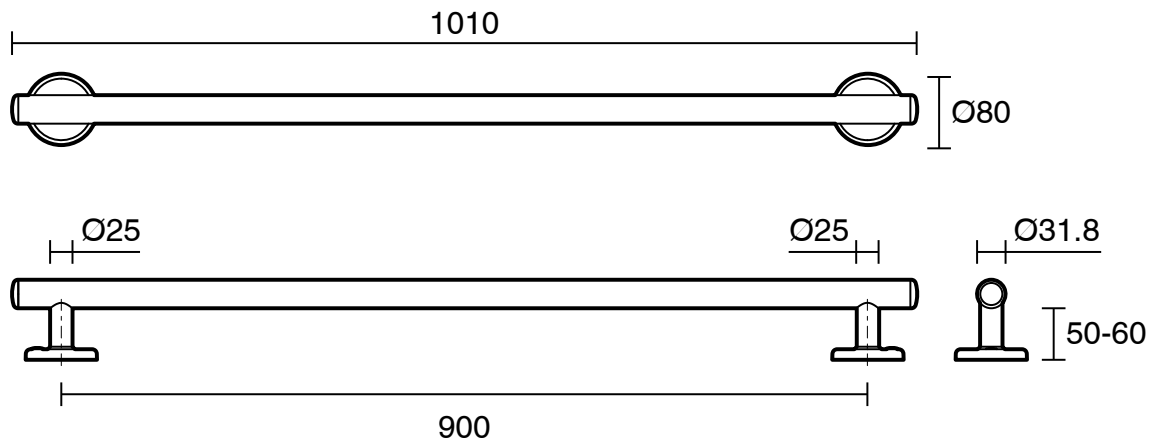

mizu

Mizu Drift 900mm Grab Rail Straight Brushed Brass

2266703

SPECIFICATIONS

Recommended Use	Residential;Commercial
Colour Finish	Brushed Brass
Primary Material	Stainless Steel

WARRANTY

Residential & Commercial Use (Years)	25
Spare Parts & Labour (Years)	1

Please refer to Mizu Warranty page for full Terms and Conditions

Dimensions are nominal measurements only.

CLEANING RECOMMENDATIONS:

We recommend the use of soapy water or approved cleaners. This product should not be cleaned with abrasive materials. Damage caused by any improper treatment is not covered by the product warranty. Refer to Warranty Conditions

Disclaimer: Products in this specification manual must by regulation be installed by licensed and registered trade people. The manufacturer/distributor reserves the right to vary specifications or delete models from their range without prior notification. Dimensions are nominal measurements only. Dimensions and set-outs listed are correct at time of publication however the manufacturer/distributor takes no responsibility for printing errors.

Published 01/04/2026

To see the complete Mizu range go to www.reece.com.au