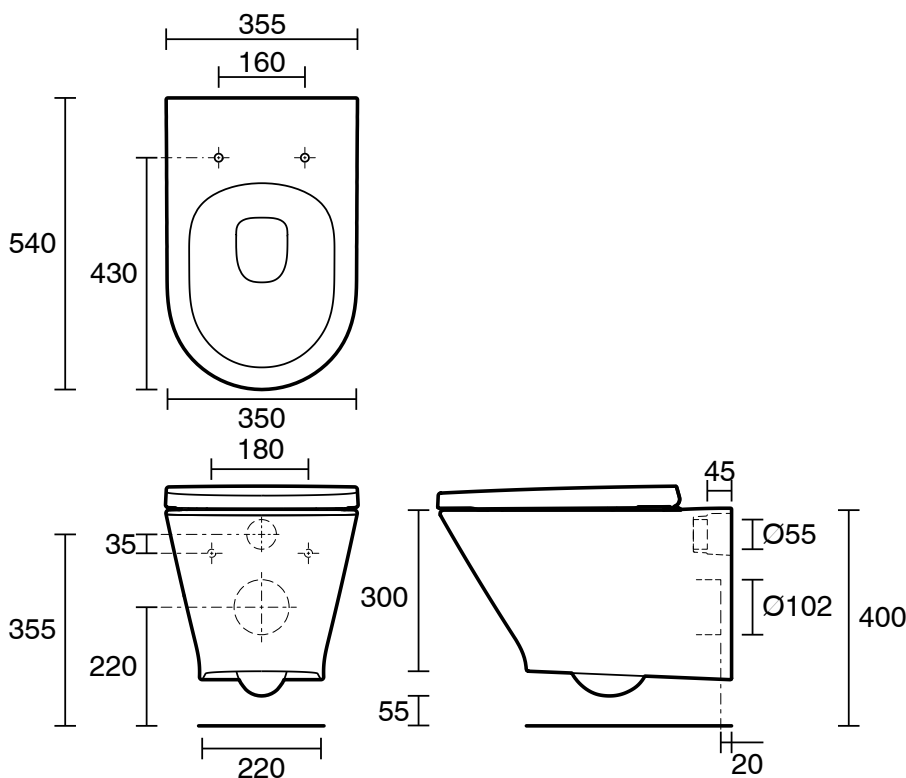

Roca The Gap Round Wall Hung Rimless Pan with Soft Close Quick Release Thick Seat White (4 Star)

10043

SPECIFICATIONS

Recommended Use	Residential;Commercial
Pan Material	Vitreous China
Rim Configuration	Rimless
Pan Outlet Type	P Trap
Pan Weight (kg)	26.4
Mounting	Wall
Toilet Seat Included	Yes

WARRANTY

Residential & Commercial Use (Years)	25
Spare Parts & Labour (Years)	1

Please refer to Roca Warranty page for full Terms and Conditions

Dimensions are nominal measurements only.

CLEANING RECOMMENDATIONS:

We recommend the use of soapy water or approved cleaners. This product should not be cleaned with abrasive materials. Damage caused by any improper treatment is not covered by the product warranty. Refer to Warranty Conditions

Disclaimer: Products in this specification manual must by regulation be installed by licensed and registered trade people. The manufacturer/distributor reserves the right to vary specifications or delete models from their range without prior notification. Dimensions are nominal measurements only. Dimensions and set-outs listed are correct at time of publication however the manufacturer/distributor takes no responsibility for printing errors.

Published 21/05/2026