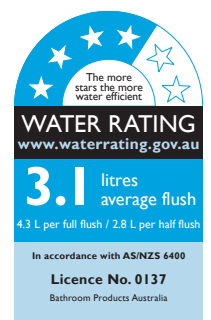

To see the complete Roca range go to www.reece.com.au/bathrooms