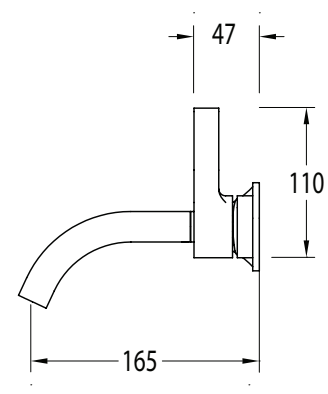

SUSSEX

Sussex Oria Wall Basin Mixer Outlet System 165mm PVD Matte Black (5 Star)

2265632

SPECIFICATIONS

Recommended Use	Residential;Commercial
Colour Finish	Matte Black
Primary Material	DR Brass
Recommended Pressure Range	150 - 500 kPa as per AS3500
Max Continuous Working Temperature (deg C)	65
Min Continuous Working Temperature (deg C)	1

WARRANTY

Residential Use (Years)	40
Commercial Use (Years)	10

Please refer to Sussex Warranty page for full Terms and Conditions