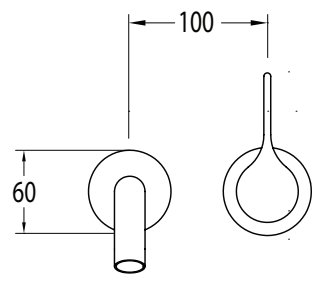

SUSSEX

Sussex Oria Wall Basin Mixer Outlet System 165mm PVD Matte Black (5 Star)

2265632

SPECIFICATIONS

Recommended Use	Residential;Commercial
Colour Finish	Matte Black
Primary Material	DR Brass
Recommended Pressure Range	150 - 500 kPa as per AS3500
Max Continuous Working Temperature (deg C)	65
Min Continuous Working Temperature (deg C)	1

WARRANTY

Residential Use (Years)	40
Commercial Use (Years)	10

Please refer to Sussex Warranty page for full Terms and Conditions