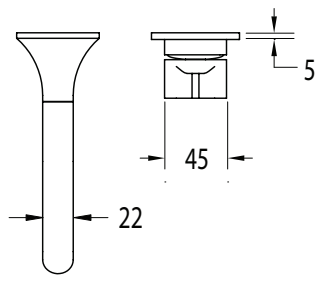

SUSSEX

Sussex Oria Wall Basin Mixer Outlet System 165mm PVD Matte Black (5 Star)

2265632

SPECIFICATIONS

Recommended Use	Residential;Commercial
Colour Finish	Matte Black
Primary Material	DR Brass
Recommended Pressure Range	150 - 500 kPa as per AS3500
Max Continuous Working Temperature (deg C)	65
Min Continuous Working Temperature (deg C)	1

WARRANTY

Residential Use (Years)	40
Commercial Use (Years)	10

Please refer to Sussex Warranty page for full Terms and Conditions