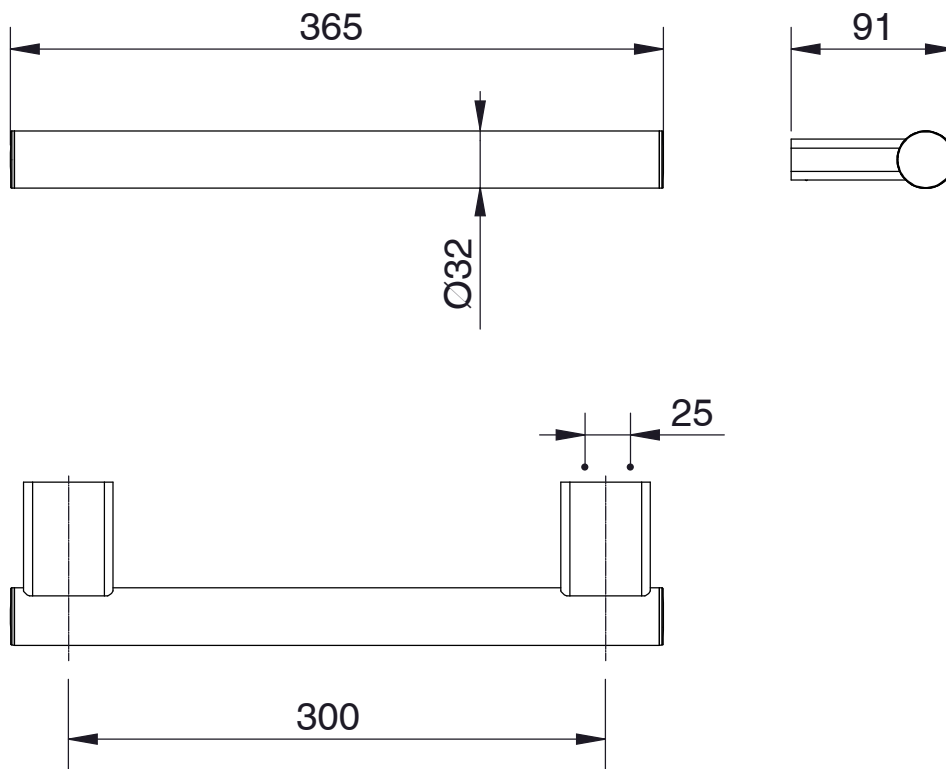

mizu

Mizu Drift Assisted Living Straight Grab Rail 300mm Chrome Plated

2218605

SPECIFICATIONS

Recommended Use	Residential;Commercial
Colour Finish	Polished Chrome
Primary Material	Brass

WARRANTY

Residential & Commercial Use (Years)	25
Spare Parts & Labour (Years)	1

Please refer to Mizu Warranty page for full Terms and Conditions

Dimensions are nominal measurements only.

CLEANING RECOMMENDATIONS:

We recommend the use of soapy water or approved cleaners. This product should not be cleaned with abrasive materials. Damage caused by any improper treatment is not covered by the product warranty. Refer to Warranty Conditions

Disclaimer: Products in this specification manual must by regulation be installed by licensed and registered trade people. The manufacturer/distributor reserves the right to vary specifications or delete models from their range without prior notification. Dimensions are nominal measurements only. Dimensions and set-outs listed are correct at time of publication however the manufacturer/distributor takes no responsibility for printing errors.

Published 01/04/2026

To see the complete Mizu range go to www.reece.com.au