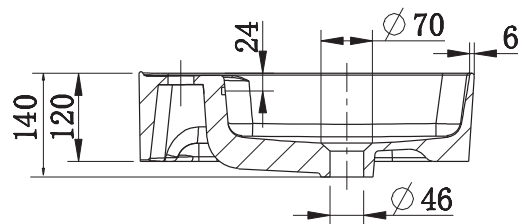

Posh Domaine Counter Basin 1 Taphole White

SPECIFICATIONS

Recommended Use	Residential;Commercial
Material	Vitreous China
Colour	White
Bowl Capacity	5.5 Litres
Weight	10 kg
Fixing	Sealed to benchtop with waterproof sealant
Taphole Configuration	1 Taphole
Overflow Configuration	Overflow
Waste Size	32x40mm
Plug & Waste	Sold Separately
Tapware	Sold Separately

WARRANTY

Residential & Commercial Use (Years)	25
Spare Parts & Labour (Years)	1
<i>Please refer to Posh Warranty Page for full Terms and Conditions</i>	

Dimensions are nominal measurements only.

Disclaimer: Products in this specification manual must by regulation be installed by licensed and registered trade people. The manufacturer/distributor reserves the right to vary specifications or delete models from their range without prior notification. Dimensions are nominal measurements only. Dimensions and set-outs listed are correct at time of publication however the manufacturer/distributor takes no responsibility for printing errors.

Published 01/04/2026