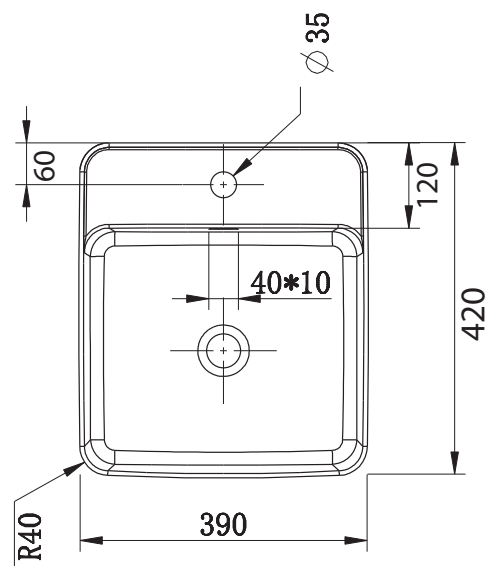

Posh Domaine Counter Basin 1 Taphole White

SPECIFICATIONS

Recommended Use	Residential;Commercial
Material	Vitreous China
Colour	White
Bowl Capacity	5.5 Litres
Weight	10 kg
Fixing	Sealed to benchtop with waterproof sealant
Taphole Configuration	1 Taphole
Overflow Configuration	Overflow
Waste Size	32x40mm
Plug & Waste	Sold Separately
Tapware	Sold Separately

WARRANTY

Residential & Commercial Use (Years)	25
Spare Parts & Labour (Years)	1
<i>Please refer to Posh Warranty Page for full Terms and Conditions</i>	

Dimensions are nominal measurements only.

Disclaimer: Products in this specification manual must by regulation be installed by licensed and registered trade people. The manufacturer/distributor reserves the right to vary specifications or delete models from their range without prior notification. Dimensions are nominal measurements only. Dimensions and set-outs listed are correct at time of publication however the manufacturer/distributor takes no responsibility for printing errors.

Published 01/04/2026