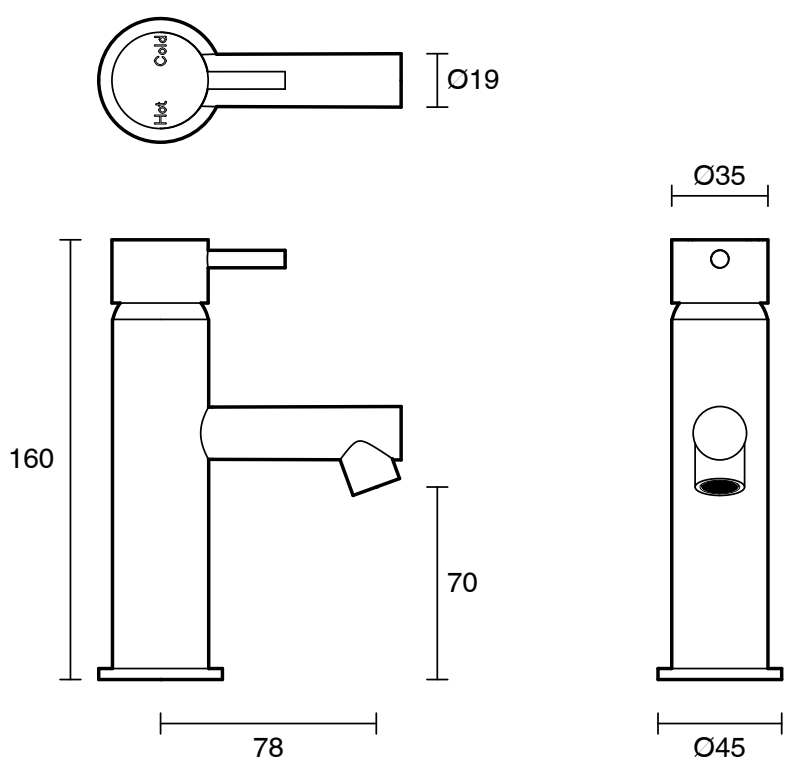

SUSSEX

Sussex Scala Mini Basin Mixer Tap Chrome (5 Star)

225940

SPECIFICATIONS

Recommended Use	Residential;Commercial
Colour Finish	Polished Chrome
Primary Material	DR Brass
Recommended Pressure Range	150 - 500 kPa as per AS3500
Max Continuous Working Temperature (deg C)	65
Min Continuous Working Temperature (deg C)	1

WARRANTY

Residential Use (Years)	40
Commercial Use (Years)	10

Please refer to Sussex Warranty page for full Terms and Conditions

Dimensions are nominal measurements only.

CLEANING RECOMMENDATIONS:

We recommend the use of soapy water or approved cleaners. This product should not be cleaned with abrasive materials. Damage caused by any improper treatment is not covered by the product warranty. Refer to Warranty Conditions

Disclaimer: Products in this specification manual must by regulation be installed by licensed and registered trade people. The manufacturer/distributor reserves the right to vary specifications or delete models from their range without prior notification. Dimensions are nominal measurements only. Dimensions and set-outs listed are correct at time of publication however the manufacturer/distributor takes no responsibility for printing errors.

Published 16/04/2026

To see the complete Sussex range go to www.reece.com.au