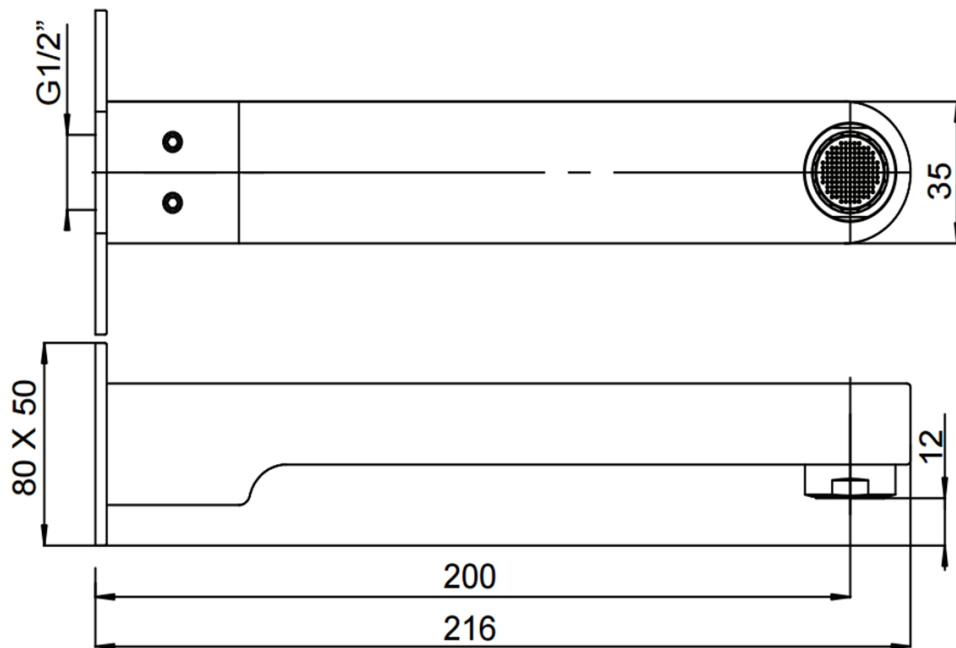

mizu

Mizu Soothe Basin Outlet 200mm Matte Black (4 Star)

9505363

SPECIFICATIONS

Recommended Use	Residential;Commercial
Colour Finish	Matte Black
Primary Material	DR Brass
Recommended Pressure Range	150 - 500 kPa as per AS3500
Max Continuous Working Temperature (deg C)	80
Min Continuous Working Temperature (deg C)	5

WARRANTY

Residential & Commercial Use (Years)	25
Spare Parts & Labour (Years)	1

Please refer to Mizu Warranty page for full Terms and Conditions

Dimensions are nominal measurements only.

CLEANING RECOMMENDATIONS:

We recommend the use of soapy water or approved cleaners. This product should not be cleaned with abrasive materials. Damage caused by any improper treatment is not covered by the product warranty. Refer to Warranty Conditions

Disclaimer: Products in this specification manual must by regulation be installed by licensed and registered trade people. The manufacturer/distributor reserves the right to vary specifications or delete models from their range without prior notification. Dimensions are nominal measurements only. Dimensions and set-outs listed are correct at time of publication however the manufacturer/distributor takes no responsibility for printing errors.

Published 01/04/2026

To see the complete Mizu range go to www.reece.com.au