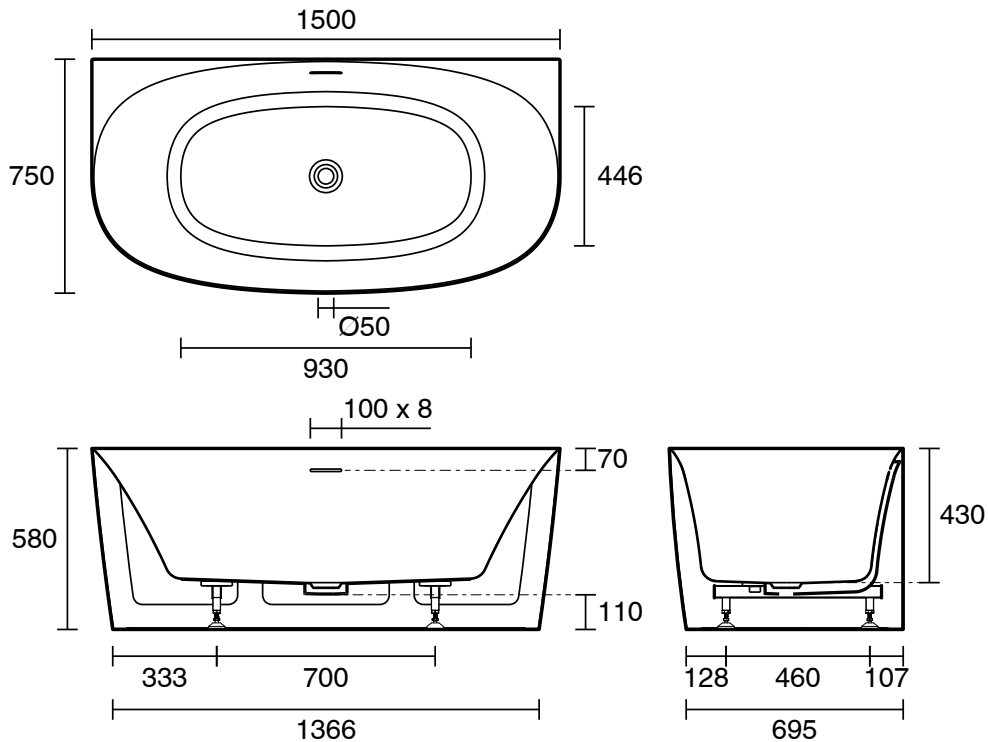

KADO

Kado Lux Back To Wall Bath 1500mm x 750mm x 580mm Gloss White

1704106

SPECIFICATIONS

Recommended Use	Residential;Commercial
Material	Acrylic
Colour	Gloss White
Capacity (L)	204
Weight (kg)	36
Mounting	Wall;Floor
Overflow Included	Yes
Plug & Waste Included	No

WARRANTY

Residential & Commercial Use (Years)	20
Spare Parts & Labour (Years)	1

Please refer to Kado Warranty Page for full Terms and Conditions

Dimensions are nominal measurements only.

CLEANING RECOMMENDATIONS:

We recommend the use of soapy water or approved cleaners. This product should not be cleaned with abrasive materials. Damage caused by any improper treatment is not covered by the product warranty. Refer to Warranty Conditions

Disclaimer: Products in this specification manual must by regulation be installed by licensed and registered trade people. The manufacturer/distributor reserves the right to vary specifications or delete models from their range without prior notification. Dimensions are nominal measurements only. Dimensions and set-outs listed are correct at time of publication however the manufacturer/distributor takes no responsibility for printing errors.

Published 01/04/2026

To see the complete Kado range go to www.reece.com.au