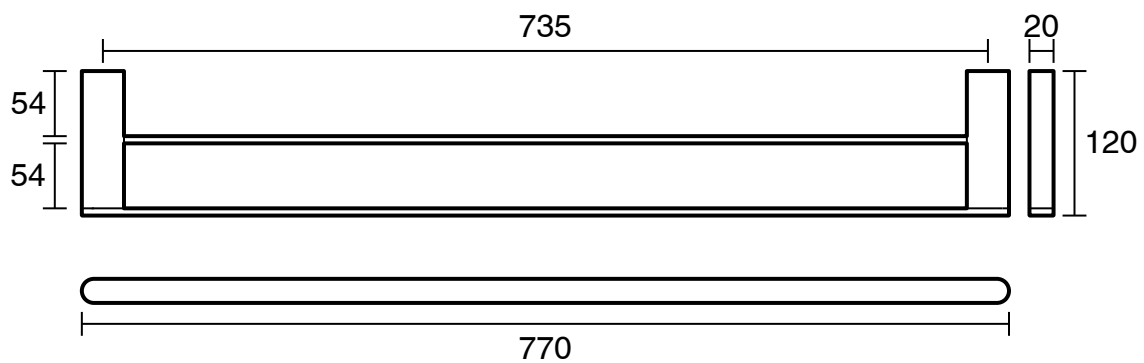

mizu

Mizu Soothe Double Towel Rail 750mm Chrome

9504047

SPECIFICATIONS

Recommended Use	Residential;Commercial
Colour Finish	Polished Chrome
Primary Material	Zinc

WARRANTY

Residential & Commercial Use (Years)	25
Spare Parts & Labour (Years)	1

Please refer to Mizu Warranty page for full Terms and Conditions

Dimensions are nominal measurements only.

CLEANING RECOMMENDATIONS:

We recommend the use of soapy water or approved cleaners. This product should not be cleaned with abrasive materials. Damage caused by any improper treatment is not covered by the product warranty. Refer to Warranty Conditions

Disclaimer: Products in this specification manual must by regulation be installed by licensed and registered trade people. The manufacturer/distributor reserves the right to vary specifications or delete models from their range without prior notification. Dimensions are nominal measurements only. Dimensions and set-outs listed are correct at time of publication however the manufacturer/distributor takes no responsibility for printing errors.

Published 01/04/2026

To see the complete Mizu range go to www.reece.com.au