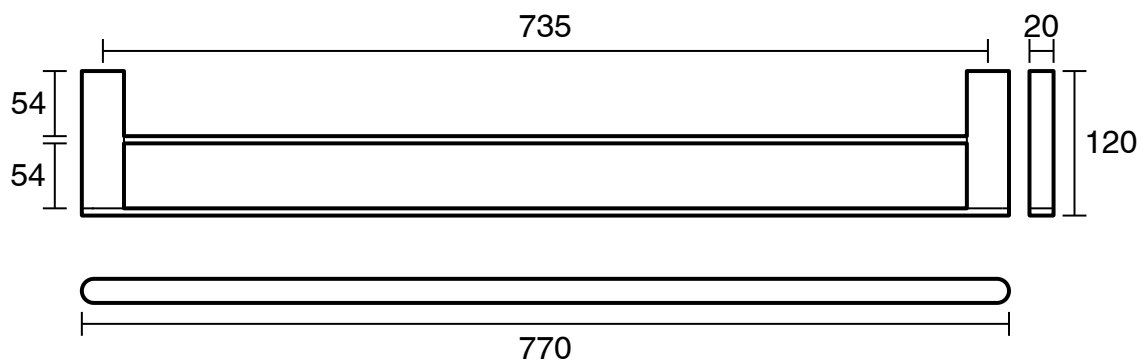

mizu

Mizu Soothe Double Towel Rail 750mm Brushed Gunmetal

2265130

SPECIFICATIONS

Recommended Use	Residential;Commercial
Colour Finish	Brushed Gunmetal
Primary Material	Zinc

WARRANTY

Residential & Commercial Use (Years)	25
Spare Parts & Labour (Years)	1

Please refer to Mizu Warranty page for full Terms and Conditions

Dimensions are nominal measurements only.

CLEANING RECOMMENDATIONS:

We recommend the use of soapy water or approved cleaners. This product should not be cleaned with abrasive materials. Damage caused by any improper treatment is not covered by the product warranty. Refer to Warranty Conditions

Disclaimer: Products in this specification manual must by regulation be installed by licensed and registered trade people. The manufacturer/distributor reserves the right to vary specifications or delete models from their range without prior notification. Dimensions are nominal measurements only. Dimensions and set-outs listed are correct at time of publication however the manufacturer/distributor takes no responsibility for printing errors.

Published 01/04/2026

To see the complete Mizu range go to
www.reece.com.au