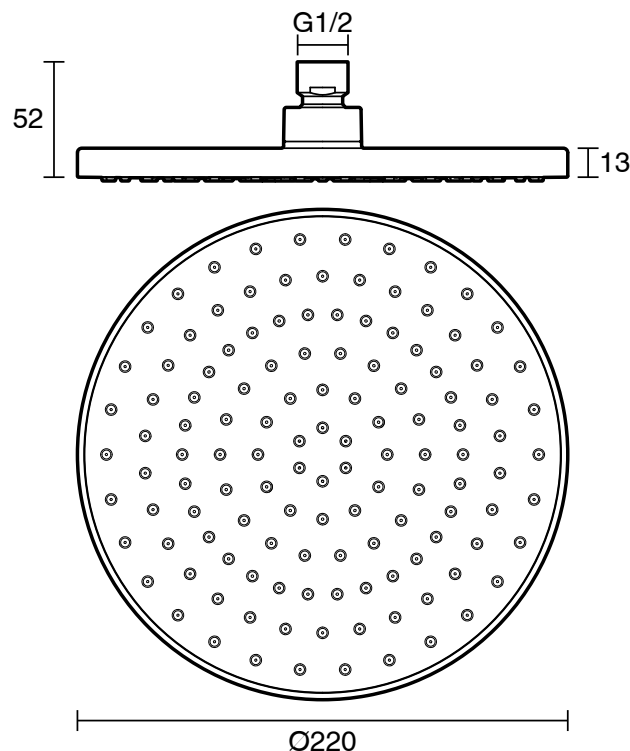

Posh Bristol MK2 Round Overhead Shower 220mm Chrome (3 Star)

32638

SPECIFICATIONS

Recommended Use	Residential;Commercial
Colour Finish	Polished Chrome
Primary Material	ABS
Recommended Pressure Range	150 - 500 kPa as per AS3500
Max Continuous Working Temperature (deg C)	60
Min Continuous Working Temperature (deg C)	5
Hot Water Unit Suitability	Continuous Flow;Storage Tank

WARRANTY

Residential & Commercial Use (Years)	25
Spare Parts & Labour (Years)	1

Please refer to Posh Warranty Page for full Terms and Conditions

Dimensions are nominal measurements only.

CLEANING RECOMMENDATIONS:

We recommend the use of soapy water or approved cleaners. This product should not be cleaned with abrasive materials. Damage caused by any improper treatment is not covered by the product warranty. Refer to Warranty Conditions

Disclaimer: Products in this specification manual must by regulation be installed by licensed and registered trade people. The manufacturer/distributor reserves the right to vary specifications or delete models from their range without prior notification. Dimensions are nominal measurements only. Dimensions and set-outs listed are correct at time of publication however the manufacturer/distributor takes no responsibility for printing errors.

Published 01/04/2026

To see the complete Posh range go to
www.reece.com.au