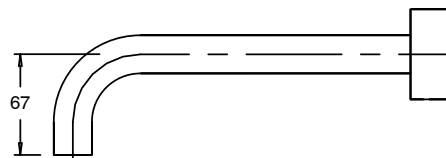

SUSSEX

Sussex Pure Bath Set 250mm Brushed Nickel

2299273

SPECIFICATIONS	
Recommended Use	Residential;Commercial
Colour Finish	Brushed Nickel
Primary Material	DR Brass
Recommended Pressure Range	150 - 500 kPa as per AS3500
Max Continuous Working Temperature (deg C)	65
Min Continuous Working Temperature (deg C)	1
WARRANTY	
Residential Use (Years)	40
Commercial Use (Years)	10
<i>Please refer to Sussex Warranty page for full Terms and Conditions</i>	