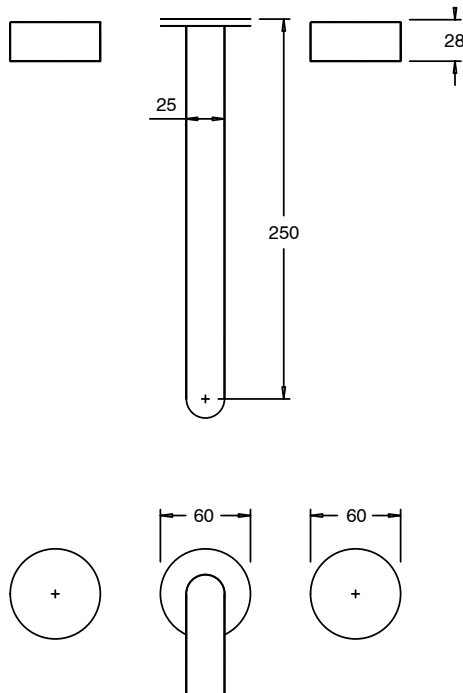

SUSSEX

Sussex Pure Bath Set 250mm Brushed Nickel

2299273

SPECIFICATIONS	
Recommended Use	Residential;Commercial
Colour Finish	Brushed Nickel
Primary Material	DR Brass
Recommended Pressure Range	150 - 500 kPa as per AS3500
Max Continuous Working Temperature (deg C)	65
Min Continuous Working Temperature (deg C)	1
WARRANTY	
Residential Use (Years)	40
Commercial Use (Years)	10
<i>Please refer to Sussex Warranty page for full Terms and Conditions</i>	

Disclaimer: Products in this specification manual must by regulation be installed by licensed and registered trade people. The manufacturer/distributor reserves the right to vary specifications or delete models from their range without prior notification. Dimensions are nominal measurements only. Dimensions and set-outs listed are correct at time of publication however the manufacturer/distributor takes no responsibility for printing errors.