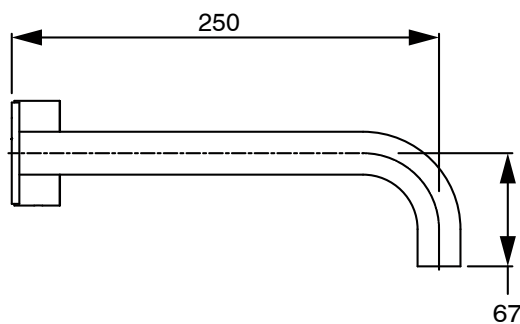

SUSSEX

Sussex Pure Progressive Wall Bath Mixer Tap System 250mm Chrome

2299027

SPECIFICATIONS

Recommended Use	Residential;Commercial
Colour Finish	Polished Chrome
Primary Material	DR Brass
Recommended Pressure Range	150 - 500 kPa as per AS3500
Max Continuous Working Temperature (deg C)	65
Min Continuous Working Temperature (deg C)	1

WARRANTY

Residential Use (Years)	40
Commercial Use (Years)	10

Please refer to Sussex Warranty page for full Terms and Conditions

Dimensions are nominal measurements only.

CLEANING RECOMMENDATIONS:

We recommend the use of soapy water or approved cleaners. This product should not be cleaned with abrasive materials. Damage caused by any improper treatment is not covered by the product warranty. Refer to Warranty Conditions

Disclaimer: Products in this specification manual must by regulation be installed by licensed and registered trade people. The manufacturer/distributor reserves the right to vary specifications or delete models from their range without prior notification. Dimensions are nominal measurements only. Dimensions and set-outs listed are correct at time of publication however the manufacturer/distributor takes no responsibility for printing errors.

Published 16/04/2026

To see the complete Sussex range go to www.reece.com.au