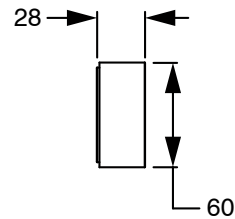

SUSSEX

Sussex Pure Progressive Wall Bath Mixer Tap System 250mm Chrome

2299027

SPECIFICATIONS

Recommended Use	Residential;Commercial
Colour Finish	Polished Chrome
Primary Material	DR Brass
Recommended Pressure Range	150 - 500 kPa as per AS3500
Max Continuous Working Temperature (deg C)	65
Min Continuous Working Temperature (deg C)	1

WARRANTY

Residential Use (Years)	40
Commercial Use (Years)	10

Please refer to Sussex Warranty page for full Terms and Conditions