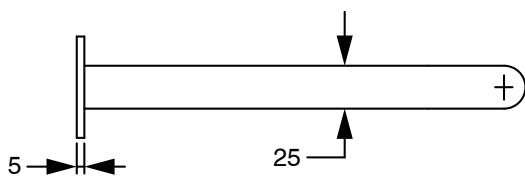

SUSSEX

Sussex Pure Progressive Wall Bath Mixer Tap System 250mm Chrome

2299027

SPECIFICATIONS

Recommended Use	Residential;Commercial
Colour Finish	Polished Chrome
Primary Material	DR Brass
Recommended Pressure Range	150 - 500 kPa as per AS3500
Max Continuous Working Temperature (deg C)	65
Min Continuous Working Temperature (deg C)	1

WARRANTY

Residential Use (Years)	40
Commercial Use (Years)	10

Please refer to Sussex Warranty page for full Terms and Conditions

Dimensions are nominal measurements only.

CLEANING RECOMMENDATIONS:

We recommend the use of soapy water or approved cleaners. This product should not be cleaned with abrasive materials. Damage caused by any improper treatment is not covered by the product warranty. Refer to Warranty Conditions

Disclaimer: Products in this specification manual must by regulation be installed by licensed and registered trade people. The manufacturer/distributor reserves the right to vary specifications or delete models from their range without prior notification. Dimensions are nominal measurements only. Dimensions and set-outs listed are correct at time of publication however the manufacturer/distributor takes no responsibility for printing errors.

Published 16/04/2026

To see the complete Sussex range go to www.reece.com.au