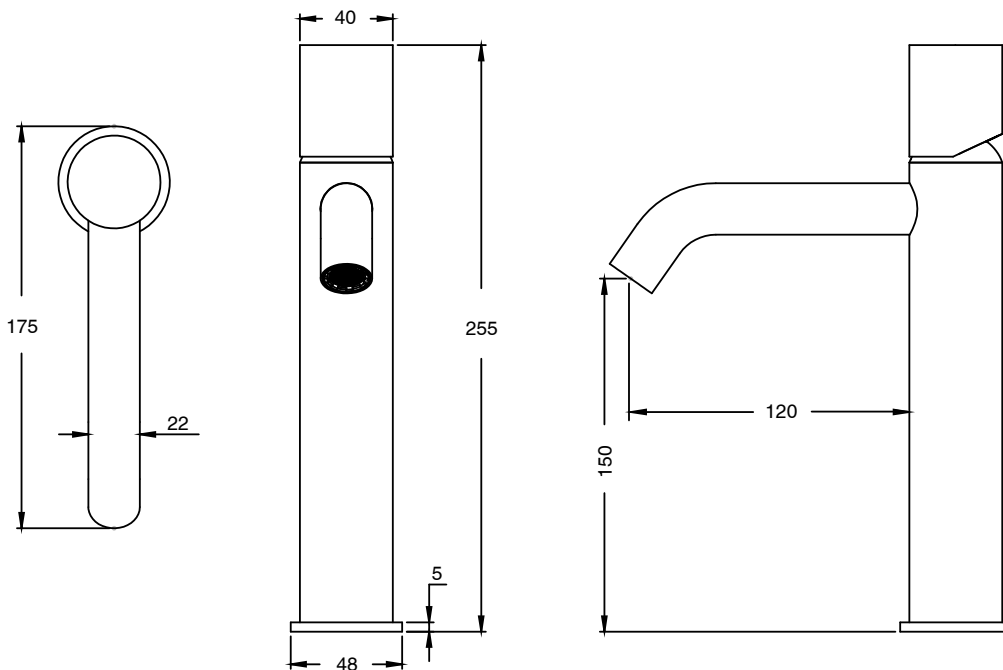

SUSSEX

Sussex Pure Medium Height Basin Mixer Curved PVD Brushed Gold (5 Star) Lead Free

49934

| SPECIFICATIONS | |
|---|-----------------------------|
| Recommended Use | Residential;Commercial |
| Colour Finish | Brushed Gold |
| Primary Material | Lead Free Brass |
| Recommended Pressure Range | 150 - 500 kPa as per AS3500 |
| Max Continuous Working Temperature (deg C) | 65 |
| Min Continuous Working Temperature (deg C) | 1 |
| WARRANTY | |
| Residential Use (Years) | 40 |
| Commercial Use (Years) | 10 |
| <i>Please refer to Sussex Warranty page for full Terms and Conditions</i> | |

Disclaimer: Products in this specification manual must by regulation be installed by licensed and registered trade people. The manufacturer/distributor reserves the right to vary specifications or delete models from their range without prior notification. Dimensions are nominal measurements only. Dimensions and set-outs listed are correct at time of publication however the manufacturer/distributor takes no responsibility for printing errors.