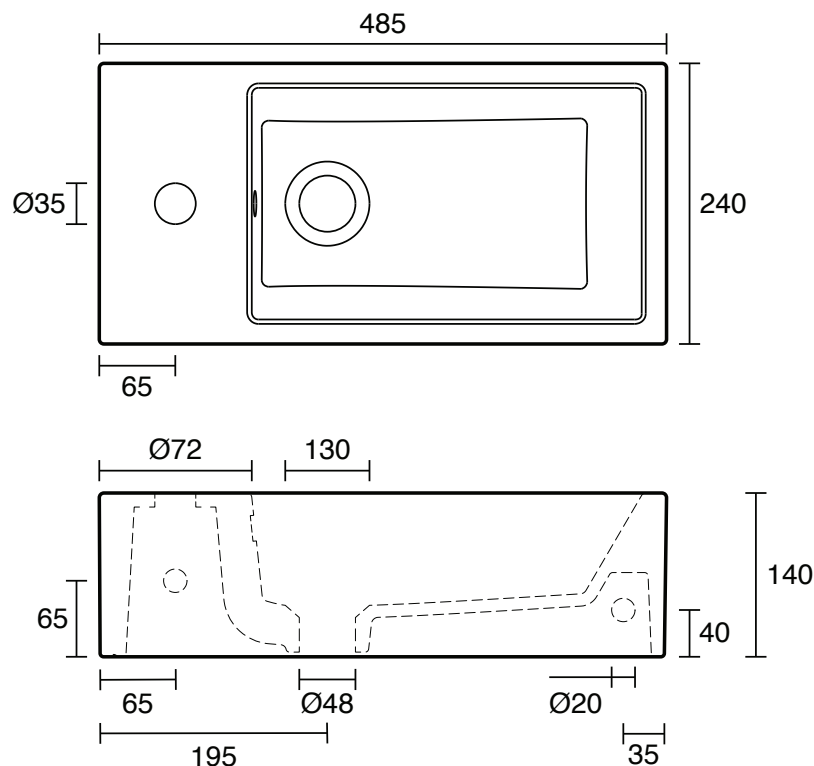

Posh Solus Mini Wall Basin Right Hand Bowl 485mm 1 Taphole with Fixing Bolts & Overflow White

35077

SPECIFICATIONS

Recommended Use	Residential;Commercial
Material	Vitreous China
Basin Colour	White
Bowl Capacity (L)	2.5
Weight (kg)	8
Taphole Configuration	One
Overflow Included	Yes
Plug & Waste Included	No

WARRANTY

Residential & Commercial Use (Years)	25
Spare Parts & Labour (Years)	1

Please refer to Posh Warranty Page for full Terms and Conditions

Dimensions are nominal measurements only.

CLEANING RECOMMENDATIONS:

We recommend the use of soapy water or approved cleaners. This product should not be cleaned with abrasive materials. Damage caused by any improper treatment is not covered by the product warranty. Refer to Warranty Conditions

Disclaimer: Products in this specification manual must by regulation be installed by licensed and registered trade people. The manufacturer/distributor reserves the right to vary specifications or delete models from their range without prior notification. Dimensions are nominal measurements only. Dimensions and set-outs listed are correct at time of publication however the manufacturer/distributor takes no responsibility for printing errors.

Published 01/04/2026

To see the complete Posh range go to
www.reece.com.au