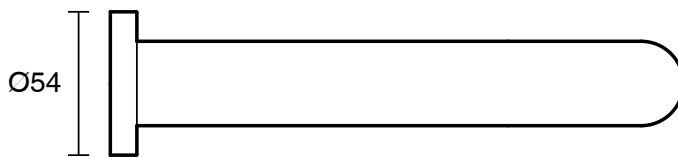

SUSSEX

Sussex Scala 32mm Wall Outlet Curved 200mm Chrome (6 Star)

2262373

SPECIFICATIONS

Recommended Use	Residential;Commercial
Colour Finish	Polished Chrome
Primary Material	Brass
Recommended Pressure Range	150 - 500 kPa as per AS3500
Max Continuous Working Temperature (deg C)	65
Min Continuous Working Temperature (deg C)	1

WARRANTY

Residential Use (Years)	40
Commercial Use (Years)	10

Please refer to Sussex Warranty page for full Terms and Conditions

Dimensions are nominal measurements only.

CLEANING RECOMMENDATIONS:

We recommend the use of soapy water or approved cleaners. This product should not be cleaned with abrasive materials. Damage caused by any improper treatment is not covered by the product warranty. Refer to Warranty Conditions

Disclaimer: Products in this specification manual must by regulation be installed by licensed and registered trade people. The manufacturer/distributor reserves the right to vary specifications or delete models from their range without prior notification. Dimensions are nominal measurements only. Dimensions and set-outs listed are correct at time of publication however the manufacturer/distributor takes no responsibility for printing errors.

Published 16/04/2026

To see the complete Sussex range go to www.reece.com.au