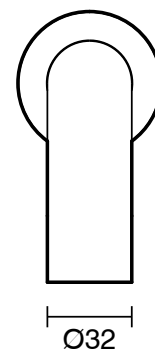

SUSSEX

Sussex Scala 32mm Wall Outlet Curved 200mm Chrome (6 Star)

2262373

SPECIFICATIONS

Recommended Use	Residential;Commercial
Colour Finish	Polished Chrome
Primary Material	Brass
Recommended Pressure Range	150 - 500 kPa as per AS3500
Max Continuous Working Temperature (deg C)	65
Min Continuous Working Temperature (deg C)	1

WARRANTY

Residential Use (Years)	40
Commercial Use (Years)	10

Please refer to Sussex Warranty page for full Terms and Conditions