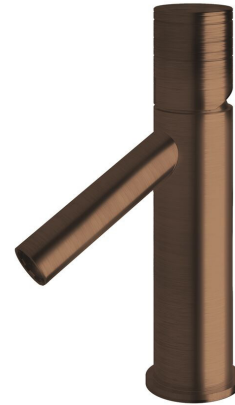

SUSSEX

Sussex Pure Basin Mixer with Cirque Textured Handles PVD Brushed Bronze (6 Star) Lead Free

46909

SPECIFICATIONS	
Recommended Use	Residential;Commercial
Colour Finish	Brushed Bronze
Primary Material	Lead Free Brass
Recommended Pressure Range	150 - 500 kPa as per AS3500
Max Continuous Working Temperature (deg C)	65
Min Continuous Working Temperature (deg C)	1
WARRANTY	
Residential Use (Years)	40
Commercial Use (Years)	10
<i>Please refer to Sussex Warranty page for full Terms and Conditions</i>	