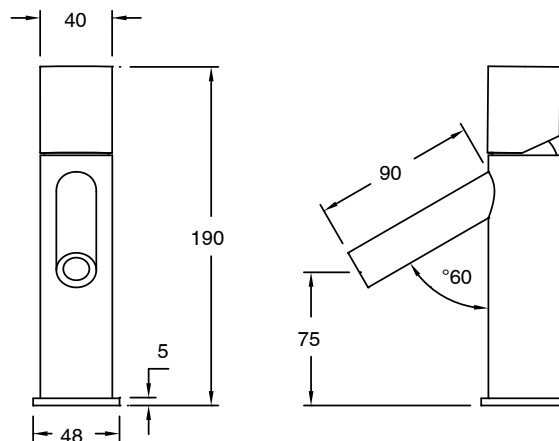

SUSSEX

Sussex Pure Basin Mixer with Cirque Textured Handles PVD Brushed Bronze (6 Star) Lead Free

46909

SPECIFICATIONS	
Recommended Use	Residential;Commercial
Colour Finish	Brushed Bronze
Primary Material	Lead Free Brass
Recommended Pressure Range	150 - 500 kPa as per AS3500
Max Continuous Working Temperature (deg C)	65
Min Continuous Working Temperature (deg C)	1
WARRANTY	
Residential Use (Years)	40
Commercial Use (Years)	10
<i>Please refer to Sussex Warranty page for full Terms and Conditions</i>	

Disclaimer: Products in this specification manual must by regulation be installed by licensed and registered trade people. The manufacturer/distributor reserves the right to vary specifications or delete models from their range without prior notification. Dimensions are nominal measurements only. Dimensions and set-outs listed are correct at time of publication however the manufacturer/distributor takes no responsibility for printing errors.