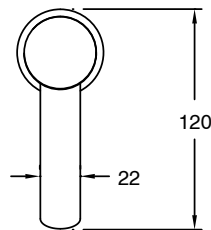

SUSSEX

Sussex Pure Basin Mixer with Cirque Textured Handles PVD Brushed Bronze (6 Star) Lead Free

46909

SPECIFICATIONS	
Recommended Use	Residential;Commercial
Colour Finish	Brushed Bronze
Primary Material	Lead Free Brass
Recommended Pressure Range	150 - 500 kPa as per AS3500
Max Continuous Working Temperature (deg C)	65
Min Continuous Working Temperature (deg C)	1
WARRANTY	
Residential Use (Years)	40
Commercial Use (Years)	10
<i>Please refer to Sussex Warranty page for full Terms and Conditions</i>	

Disclaimer: Products in this specification manual must by regulation be installed by licensed and registered trade people. The manufacturer/distributor reserves the right to vary specifications or delete models from their range without prior notification. Dimensions are nominal measurements only. Dimensions and set-outs listed are correct at time of publication however the manufacturer/distributor takes no responsibility for printing errors.