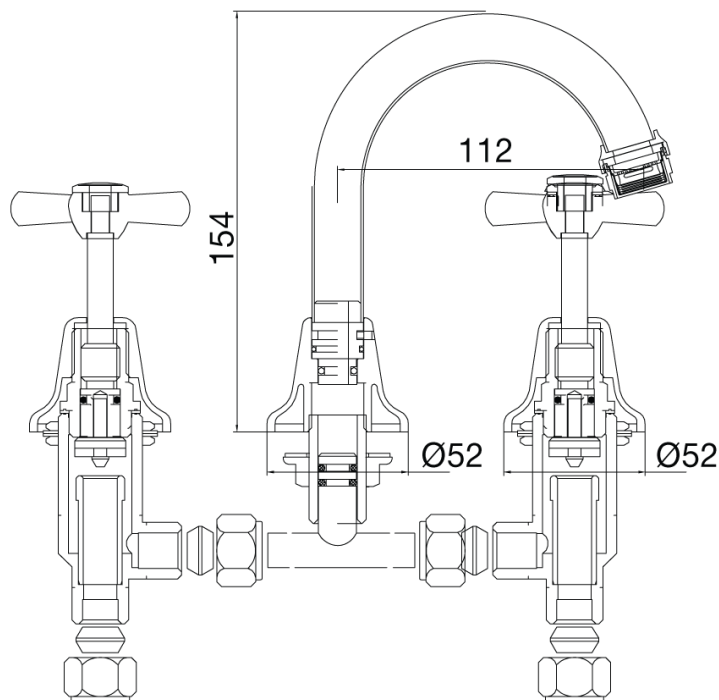

Posh Bristol Basin Set Swivel White / Chrome (4 Star) Lead Free

27207

SPECIFICATIONS

Recommended Use	Residential;Commercial
Colour Finish	Polished Chrome;White
Primary Material	Lead Free Brass
Recommended Pressure Range	150 - 500 kPa as per AS3500
Max Continuous Working Temperature (deg C)	65
Min Continuous Working Temperature (deg C)	5
Hot Water Unit Suitability	Storage Tank;Continuous Flow

WARRANTY

Residential & Commercial Use (Years)	25
Spare Parts & Labour (Years)	1

Please refer to Posh Warranty Page for full Terms and Conditions

Dimensions are nominal measurements only.

CLEANING RECOMMENDATIONS:

We recommend the use of soapy water or approved cleaners. This product should not be cleaned with abrasive materials. Damage caused by any improper treatment is not covered by the product warranty. Refer to Warranty Conditions

Disclaimer: Products in this specification manual must by regulation be installed by licensed and registered trade people. The manufacturer/distributor reserves the right to vary specifications or delete models from their range without prior notification. Dimensions are nominal measurements only. Dimensions and set-outs listed are correct at time of publication however the manufacturer/distributor takes no responsibility for printing errors.

Published 01/04/2026

To see the complete Posh range go to
www.reece.com.au