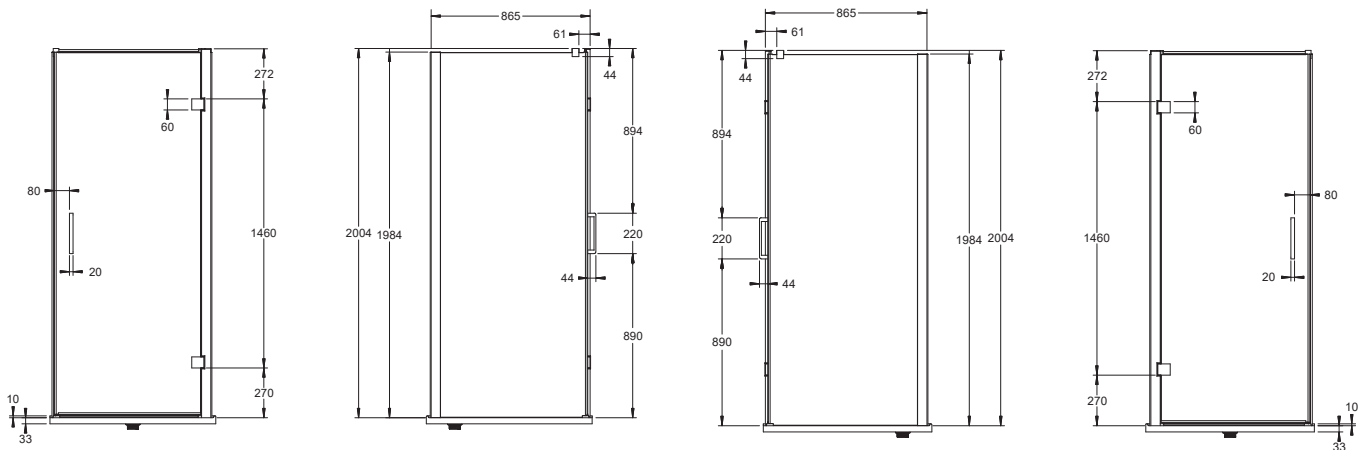

Right Hand

WARRANTY

Residential & Commercial Use (Years)	7
Spare Parts & Labour (Years)	1
<i>Please refer to Posh Warranty Page for full Terms and Conditions</i>	

Left Hand