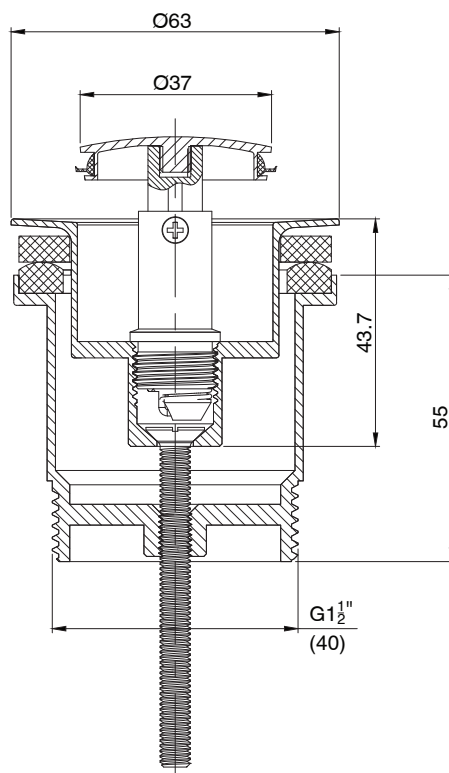

WARRANTY

Parts Replacement Only - excludes labour costs (Years) 1

Please refer to Mizu Warranty page for full Terms and Conditions