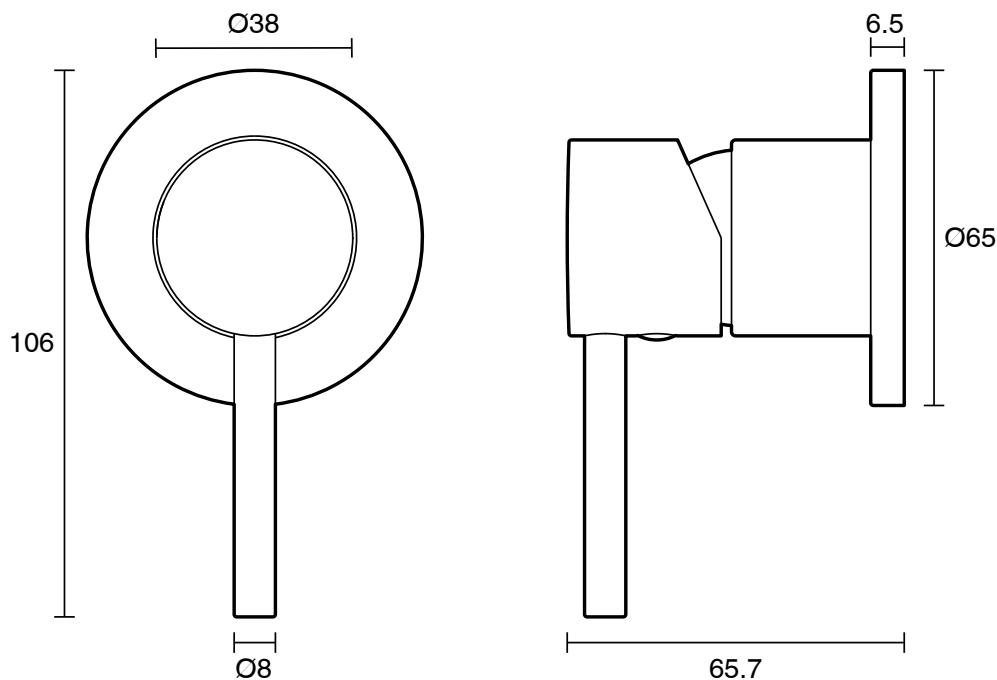

mizu

Mizu Drift Shower Mixer Kit Chrome Lead Free

2267361

SPECIFICATIONS

Recommended Use	Residential;Commercial
Colour Finish	Polished Chrome
Primary Material	Lead Free Brass
Recommended Pressure Range	150 - 500 kPa as per AS3500
Max Continuous Working Temperature (deg C)	65
Min Continuous Working Temperature (deg C)	5

WARRANTY

Residential & Commercial Use (Years)	25
Spare Parts & Labour (Years)	1

Please refer to Mizu Warranty page for full Terms and Conditions

Dimensions are nominal measurements only.

CLEANING RECOMMENDATIONS:

We recommend the use of soapy water or approved cleaners. This product should not be cleaned with abrasive materials. Damage caused by any improper treatment is not covered by the product warranty. Refer to Warranty Conditions

Disclaimer: Products in this specification manual must by regulation be installed by licensed and registered trade people. The manufacturer/distributor reserves the right to vary specifications or delete models from their range without prior notification. Dimensions are nominal measurements only. Dimensions and set-outs listed are correct at time of publication however the manufacturer/distributor takes no responsibility for printing errors.

Published 01/04/2026

To see the complete Mizu range go to www.reece.com.au