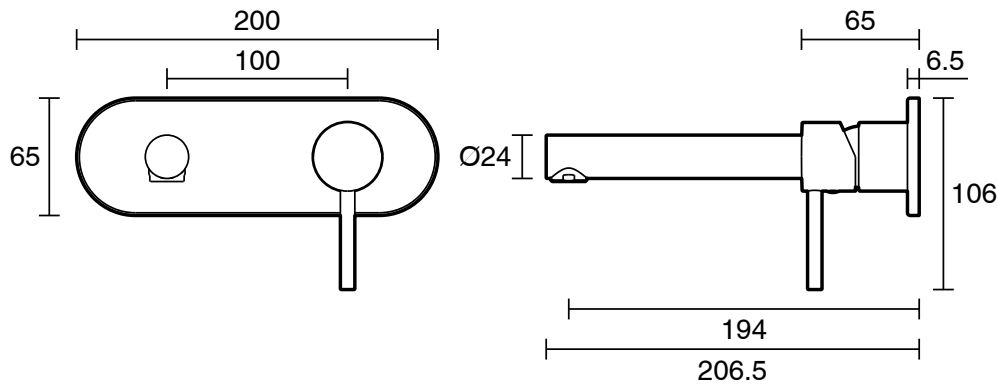

mizu

Mizu Drift Wall Basin/Bath Mixer Set Straight Spout Trimset Chrome (6 Star) Lead Free

2267203

SPECIFICATIONS

Recommended Use	Residential;Commercial
Colour Finish	Polished Chrome
Primary Material	Lead Free Brass
Recommended Pressure Range	150 - 500 kPa as per AS3500
Max Continuous Working Temperature (deg C)	65
Min Continuous Working Temperature (deg C)	5

WARRANTY

Residential & Commercial Use (Years)	25
Spare Parts & Labour (Years)	1

Please refer to Mizu Warranty page for full Terms and Conditions