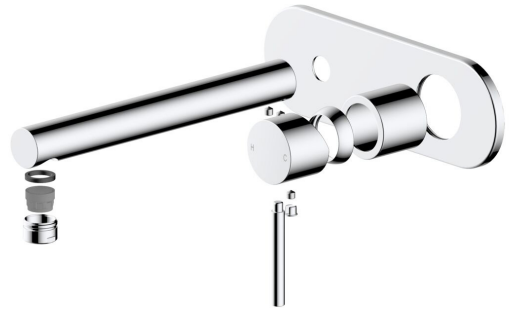

mizu

Mizu Drift Wall Basin/Bath Mixer Set Straight Spout Trimset Chrome (6 Star) Lead Free

2267203

SPECIFICATIONS

Recommended Use	Residential;Commercial
Colour Finish	Polished Chrome
Primary Material	Lead Free Brass
Recommended Pressure Range	150 - 500 kPa as per AS3500
Max Continuous Working Temperature (deg C)	65
Min Continuous Working Temperature (deg C)	5

WARRANTY

Residential & Commercial Use (Years)	25
Spare Parts & Labour (Years)	1

Please refer to Mizu Warranty page for full Terms and Conditions