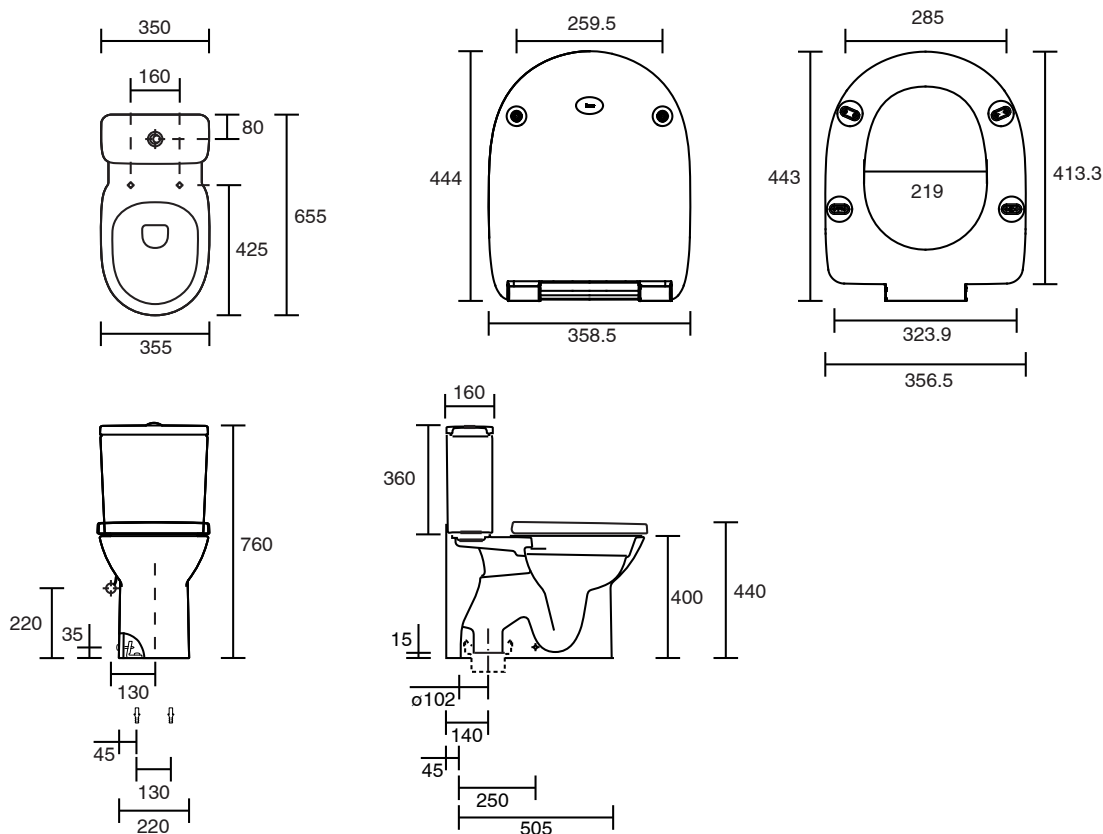

Roca Debba Rimless Close Coupled S Trap Bottom Inlet Toilet Suite (4 Star)

1831010

SPECIFICATIONS

Recommended Use	Residential;Commercial
Rim Configuration	Rimless
Pan Outlet Type	S Trap
Pan Material	Vitreous China
Pan Weight (kg)	24
Toilet Seat Type	Soft Close;Quick Release
Toilet Seat Material	Urea

WARRANTY

Residential & Commercial Use (Years)	25
Spare Parts & Labour (Years)	1

Please refer to Roca Warranty page for full Terms and Conditions

Dimensions are nominal measurements only.

CLEANING RECOMMENDATIONS:

We recommend the use of soapy water or approved cleaners. This product should not be cleaned with abrasive materials. Damage caused by any improper treatment is not covered by the product warranty. Refer to Warranty Conditions

Disclaimer: Products in this specification manual must by regulation be installed by licensed and registered trade people. The manufacturer/distributor reserves the right to vary specifications or delete models from their range without prior notification. Dimensions are nominal measurements only. Dimensions and set-outs listed are correct at time of publication however the manufacturer/distributor takes no responsibility for printing errors.

Published 22/05/2026

To see the complete Roca range go to www.reece.com.au