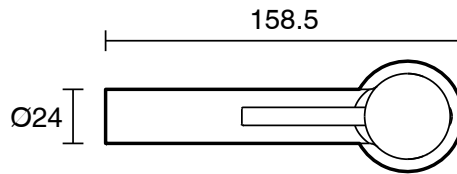

mizu

Mizu Drift Basin Mixer Tap Straight Spout Brushed Gunmetal (6 Star) Lead Free

2267257

SPECIFICATIONS	
Recommended Use	Residential;Commercial
Colour Finish	Brushed Gunmetal
Primary Material	Lead Free Brass
Recommended Pressure Range	150 - 500 kPa as per AS3500
Max Continuous Working Temperature (deg C)	70
Min Continuous Working Temperature (deg C)	5
WARRANTY	
Residential & Commercial Use (Years)	25
Spare Parts & Labour (Years)	1
<i>Please refer to Mizu Warranty page for full Terms and Conditions</i>	