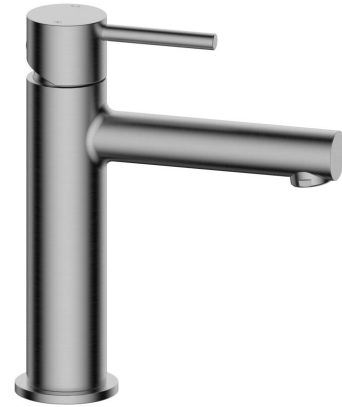

mizu

Mizu Drift Basin Mixer Tap Straight Spout Brushed Gunmetal (6 Star) Lead Free

2267257

SPECIFICATIONS	
Recommended Use	Residential;Commercial
Colour Finish	Brushed Gunmetal
Primary Material	Lead Free Brass
Recommended Pressure Range	150 - 500 kPa as per AS3500
Max Continuous Working Temperature (deg C)	70
Min Continuous Working Temperature (deg C)	5
WARRANTY	
Residential & Commercial Use (Years)	25
Spare Parts & Labour (Years)	1
<i>Please refer to Mizu Warranty page for full Terms and Conditions</i>	