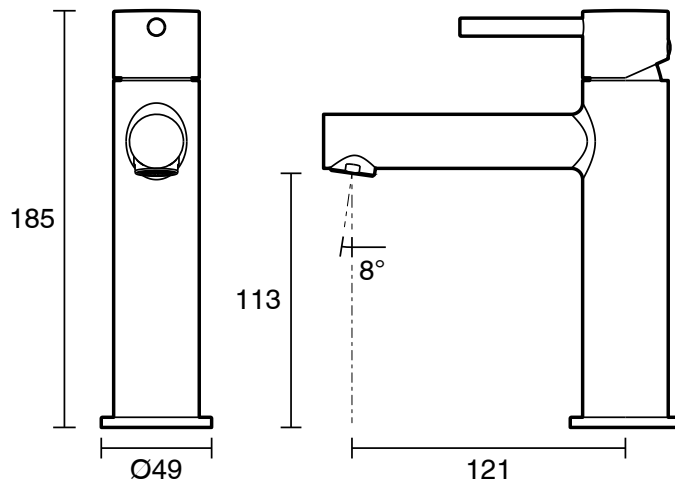

mizu

Mizu Drift Basin Mixer Tap Straight Spout Brushed Gunmetal (6 Star) Lead Free

2267257

SPECIFICATIONS	
Recommended Use	Residential;Commercial
Colour Finish	Brushed Gunmetal
Primary Material	Lead Free Brass
Recommended Pressure Range	150 - 500 kPa as per AS3500
Max Continuous Working Temperature (deg C)	70
Min Continuous Working Temperature (deg C)	5
WARRANTY	
Residential & Commercial Use (Years)	25
Spare Parts & Labour (Years)	1
<i>Please refer to Mizu Warranty page for full Terms and Conditions</i>	

Disclaimer: Products in this specification manual must by regulation be installed by licensed and registered trade people. The manufacturer/distributor reserves the right to vary specifications or delete models from their range without prior notification. Dimensions are nominal measurements only. Dimensions and set-outs listed are correct at time of publication however the manufacturer/distributor takes no responsibility for printing errors.