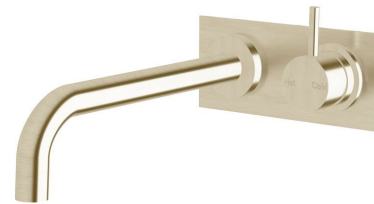

# SUSSEX

**Scala 25 Curved Bath Mixer Outlet System Right Hand 250mm PVD Brushed Platinum Gold  
Lead Free  
52146**

SPECIFICATIONS	
Recommended Use	Residential;Commercial
Colour Finish	Brushed Platinum Gold
Primary Material	Lead Free Brass
Recommended Pressure Range	150 - 500 kPa as per AS3500
Max Continuous Working Temperature (deg C)	65
Min Continuous Working Temperature (deg C)	1
WARRANTY	
Residential Use (Years)	40
Commercial Use (Years)	10
<i>Please refer to Sussex Warranty page for full Terms and Conditions</i>	