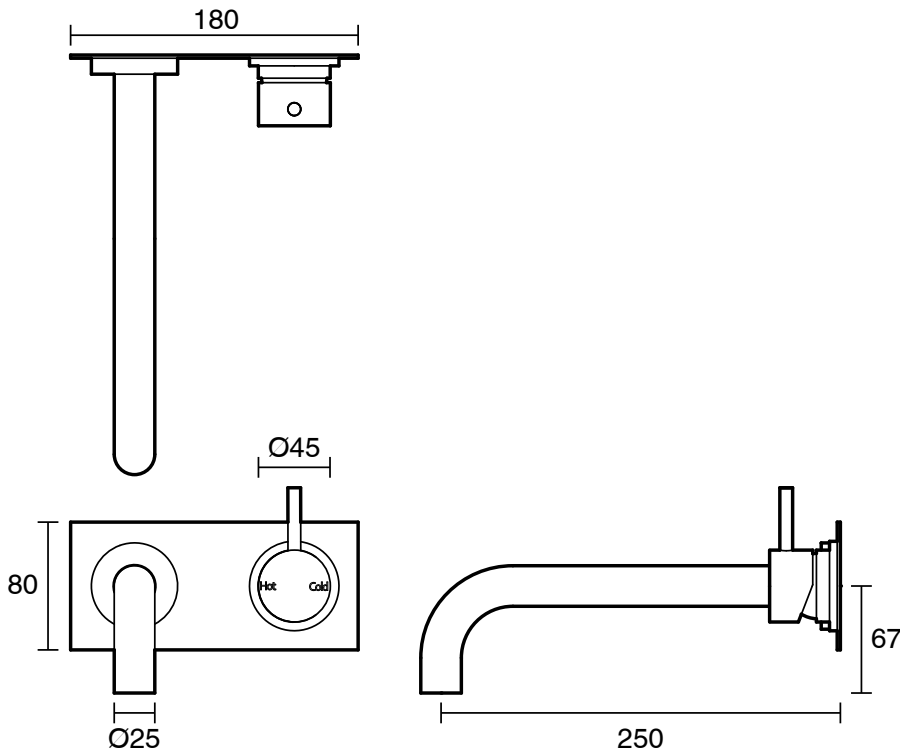

# SUSSEX

**Scala 25 Curved Bath Mixer Outlet System Right Hand 250mm PVD Brushed Platinum Gold  
Lead Free  
52146**

SPECIFICATIONS	
Recommended Use	Residential;Commercial
Colour Finish	Brushed Platinum Gold
Primary Material	Lead Free Brass
Recommended Pressure Range	150 - 500 kPa as per AS3500
Max Continuous Working Temperature (deg C)	65
Min Continuous Working Temperature (deg C)	1
WARRANTY	
Residential Use (Years)	40
Commercial Use (Years)	10
<i>Please refer to Sussex Warranty page for full Terms and Conditions</i>	

**Disclaimer:** Products in this specification manual must by regulation be installed by licensed and registered trade people. The manufacturer/distributor reserves the right to vary specifications or delete models from their range without prior notification. Dimensions are nominal measurements only. Dimensions and set-outs listed are correct at time of publication however the manufacturer/distributor takes no responsibility for printing errors.