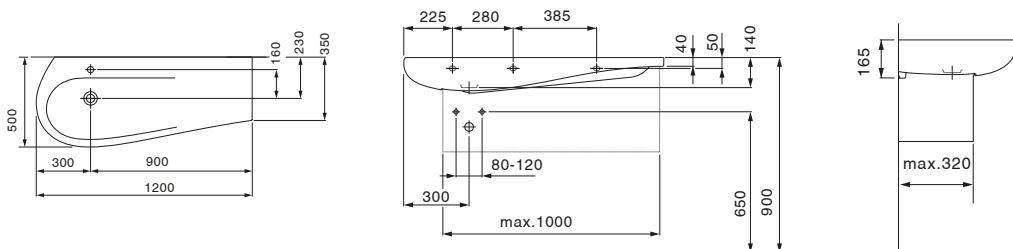

LAUFEN

LAUFEN Alessi One Wall Basin Left Hand Basin with Fixing Kit No Taphole 1200mm White

9506668

SPECIFICATIONS

Recommended Use	Residential;Commercial
Primary Material	Vitreous China
Colour Finish	White
Bowl Capacity (L)	5.3
Weight (kg)	28
Taphole Configuration	None
Overflow Included	No
Plug & Waste Included	No

WARRANTY

Residential & Commercial Use (Years)	25
Spare Parts & Labour (Years)	1

Please refer to LAUFEN Warranty page for full Terms and Conditions

Dimensions are nominal measurements only.

CLEANING RECOMMENDATIONS:

We recommend the use of soapy water or approved cleaners. This product should not be cleaned with abrasive materials. Damage caused by any improper treatment is not covered by the product warranty. Refer to Warranty Conditions

Disclaimer: Products in this specification manual must by regulation be installed by licensed and registered trade people. The manufacturer/distributor reserves the right to vary specifications or delete models from their range without prior notification. Dimensions are nominal measurements only. Dimensions and set-outs listed are correct at time of publication however the manufacturer/distributor takes no responsibility for printing errors.

Published 24/04/2026

To see the complete LAUFEN range go to
www.reece.com.au