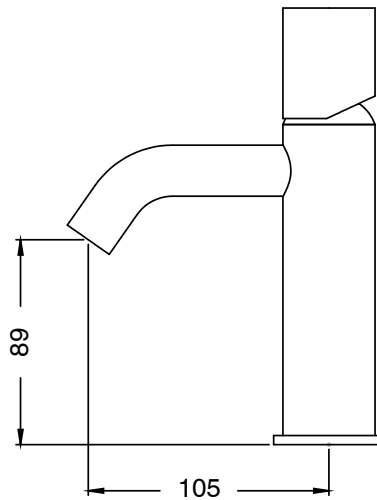

SUSSEX

**Sussex Pure Basin Mixer Curved Spout with Cirque Textured Handles PVD Brushed Nickel (5 Star)
Lead Free
46940**

SPECIFICATIONS	
Recommended Use	Residential;Commercial
Colour Finish	Brushed Nickel
Primary Material	Lead Free Brass
Recommended Pressure Range	150 - 500 kPa as per AS3500
Max Continuous Working Temperature (deg C)	65
Min Continuous Working Temperature (deg C)	1
WARRANTY	
Residential Use (Years)	40
Commercial Use (Years)	10
<i>Please refer to Sussex Warranty page for full Terms and Conditions</i>	