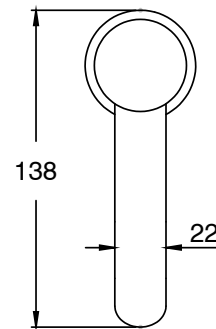

SUSSEX

**Sussex Pure Basin Mixer Curved Spout with Cirque Textured Handles PVD Brushed Nickel (5 Star)
Lead Free
46940**

SPECIFICATIONS	
Recommended Use	Residential;Commercial
Colour Finish	Brushed Nickel
Primary Material	Lead Free Brass
Recommended Pressure Range	150 - 500 kPa as per AS3500
Max Continuous Working Temperature (deg C)	65
Min Continuous Working Temperature (deg C)	1
WARRANTY	
Residential Use (Years)	40
Commercial Use (Years)	10
<i>Please refer to Sussex Warranty page for full Terms and Conditions</i>	

Disclaimer: Products in this specification manual must by regulation be installed by licensed and registered trade people. The manufacturer/distributor reserves the right to vary specifications or delete models from their range without prior notification. Dimensions are nominal measurements only. Dimensions and set-outs listed are correct at time of publication however the manufacturer/distributor takes no responsibility for printing errors.