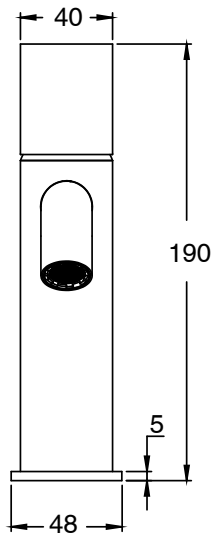

SUSSEX

**Sussex Pure Basin Mixer Curved Spout with Cirque Textured Handles PVD Brushed Nickel (5 Star)
Lead Free
46940**

SPECIFICATIONS	
Recommended Use	Residential;Commercial
Colour Finish	Brushed Nickel
Primary Material	Lead Free Brass
Recommended Pressure Range	150 - 500 kPa as per AS3500
Max Continuous Working Temperature (deg C)	65
Min Continuous Working Temperature (deg C)	1
WARRANTY	
Residential Use (Years)	40
Commercial Use (Years)	10
<i>Please refer to Sussex Warranty page for full Terms and Conditions</i>	