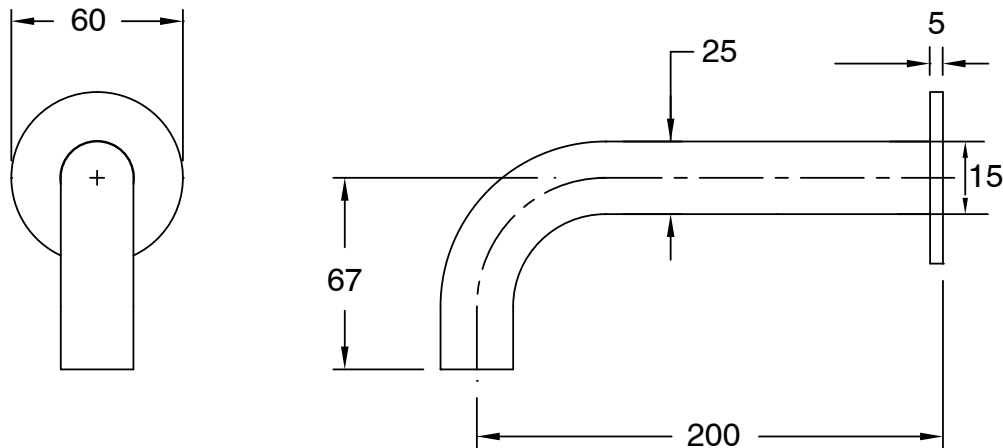

SUSSEX

Sussex Pure Wall Basin Outlet 200mm Chrome (3 Star)

2263285

SPECIFICATIONS	
Recommended Use	Residential;Commercial
Colour Finish	Polished Chrome
Primary Material	DR Brass
Recommended Pressure Range	150 - 500 kPa as per AS3500
Max Continuous Working Temperature (deg C)	65
Min Continuous Working Temperature (deg C)	1
WARRANTY	
Residential Use (Years)	40
Commercial Use (Years)	10
<i>Please refer to Sussex Warranty page for full Terms and Conditions</i>	