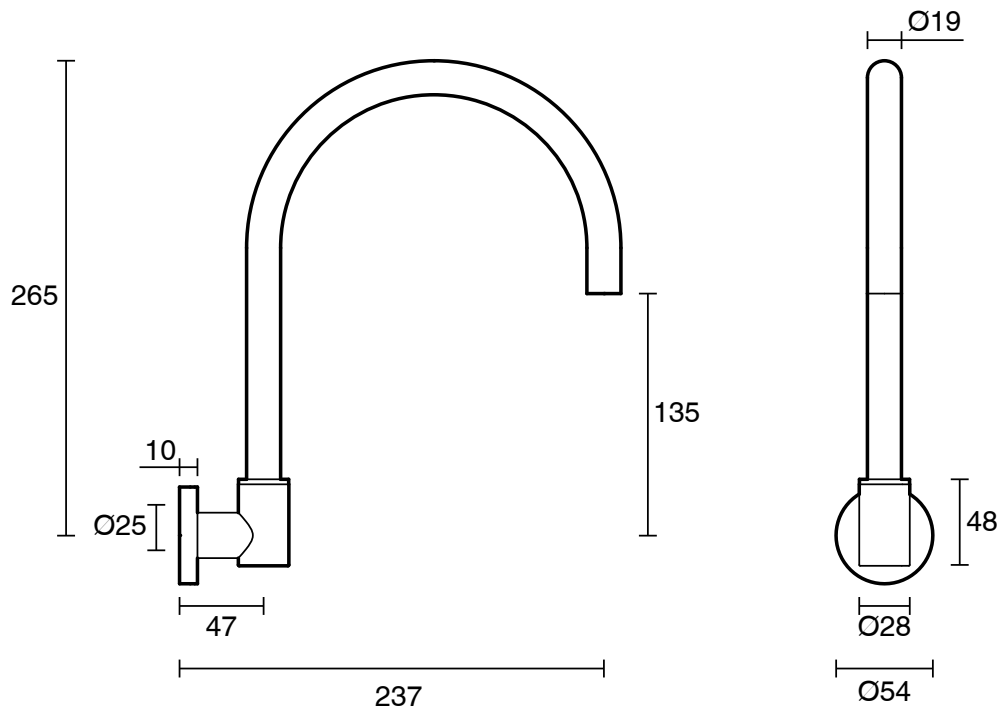

WARRANTY

Residential Use (Years)	40
Commercial Use (Years)	10

Please refer to Sussex Warranty page for full Terms and Conditions