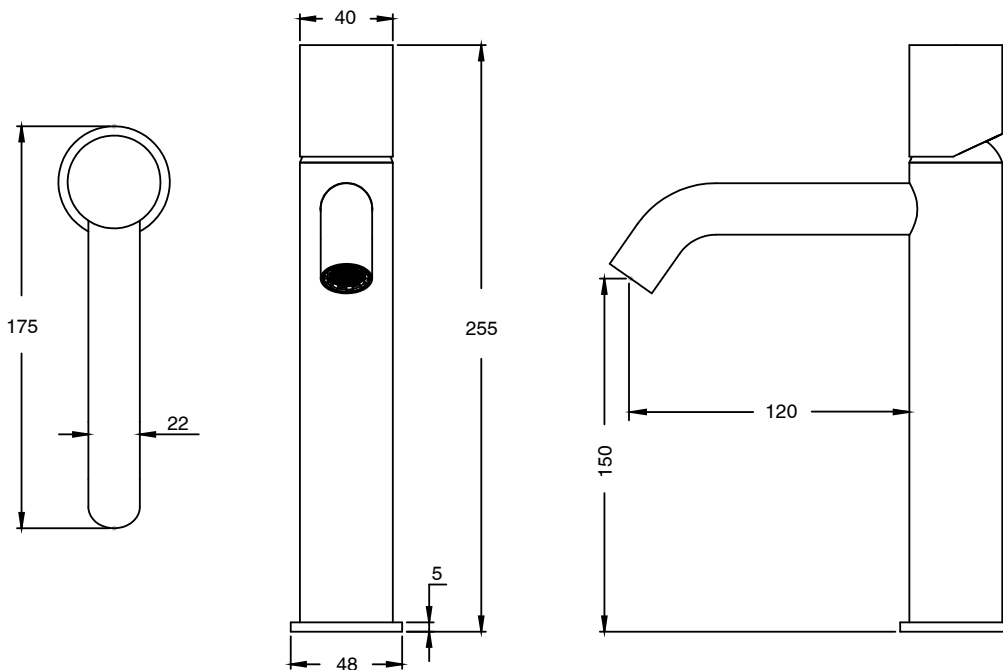

SUSSEX

Sussex Pure Medium Height Basin Mixer Tap Curved Spout Brushed Gunmetal (5 Star)

2224888

SPECIFICATIONS	
Recommended Use	Residential;Commercial
Colour Finish	Brushed Gunmetal
Primary Material	DR Brass
Recommended Pressure Range	150 - 500 kPa as per AS3500
Max Continuous Working Temperature (deg C)	65
Min Continuous Working Temperature (deg C)	1
WARRANTY	
Residential Use (Years)	40
Commercial Use (Years)	10
<i>Please refer to Sussex Warranty page for full Terms and Conditions</i>	

Disclaimer: Products in this specification manual must by regulation be installed by licensed and registered trade people. The manufacturer/distributor reserves the right to vary specifications or delete models from their range without prior notification. Dimensions are nominal measurements only. Dimensions and set-outs listed are correct at time of publication however the manufacturer/distributor takes no responsibility for printing errors.