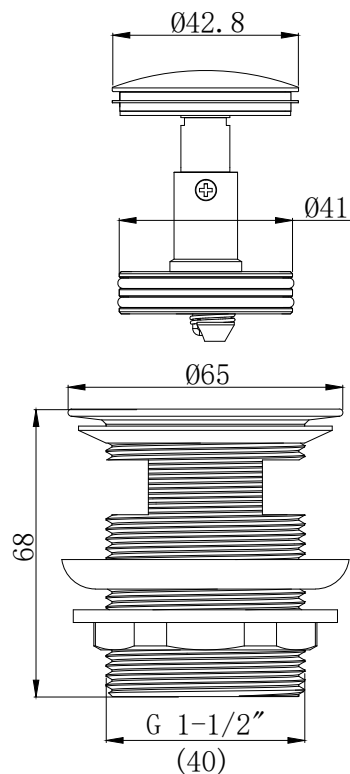

mizu

Mizu Drift Pull Out Pop Up Waste 40mm Overflow Gloss White

2263448

SPECIFICATIONS	
Recommended Use	Residential;Commercial
Colour Finish	Gloss White
Primary Material	DR Brass
WARRANTY	
Parts Replacement Only - excludes labour costs (Years)	1
<i>Please refer to Mizu Warranty page for full Terms and Conditions</i>	