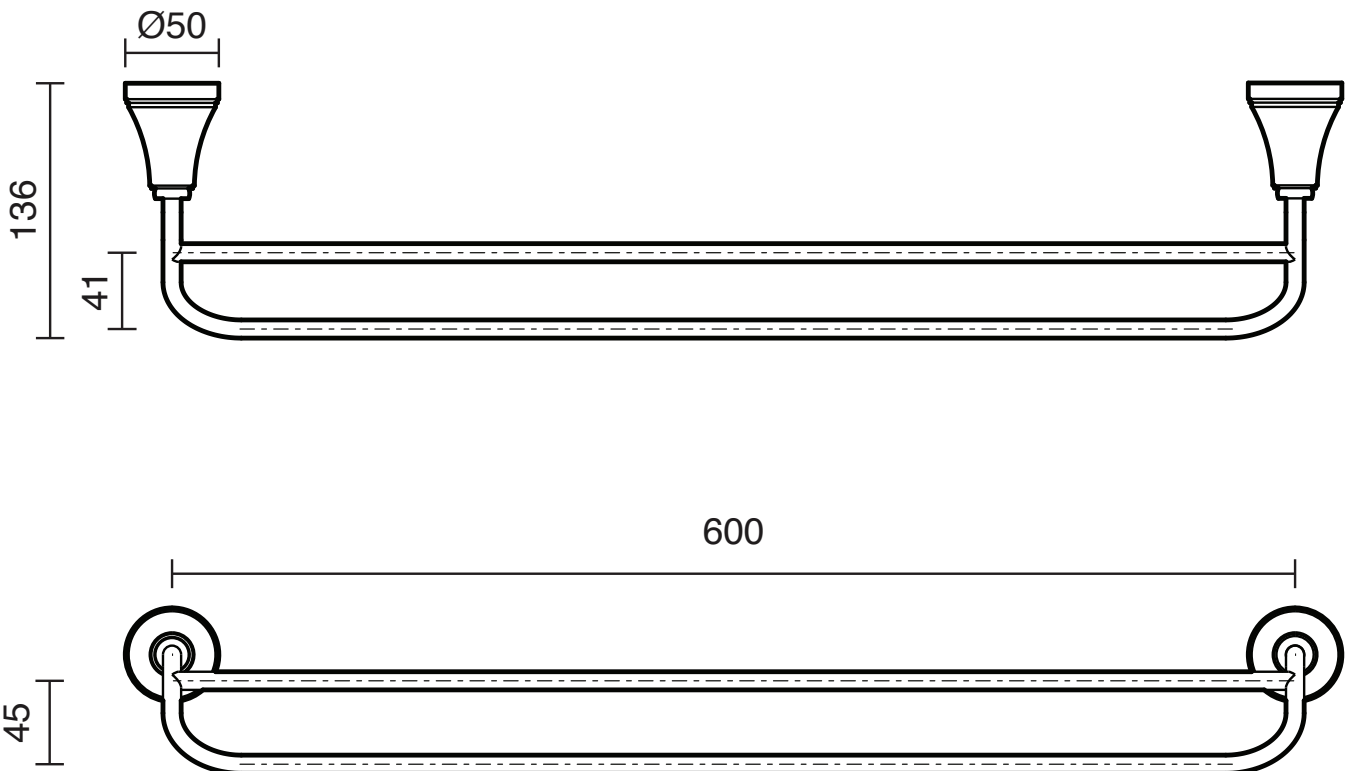

KADO

Kado Era Double Towel Rail 600mm Chrome

9507719

SPECIFICATIONS

Recommended Use	Residential;Commercial
Colour	Chrome
Material	Zinc/Steel

WARRANTY

Residential & Commercial Use (Years)	25
Parts Replacement Only (Years)	1

Please refer to Kado Warranty Page for full Terms and Conditions

Dimensions are nominal measurements only.

CLEANING RECOMMENDATIONS:

We recommend the use of soapy water or approved cleaners. This product should not be cleaned with abrasive materials. Damage caused by any improper treatment is not covered by the product warranty. Refer to Warranty Conditions

Disclaimer: Products in this specification manual must by regulation be installed by licensed and registered trade people. The manufacturer/distributor reserves the right to vary specifications or delete models from their range without prior notification. Dimensions are nominal measurements only. Dimensions and set-outs listed are correct at time of publication however the manufacturer/distributor takes no responsibility for printing errors.

Published 01/04/2026

To see the complete Kado range go to www.reece.com.au