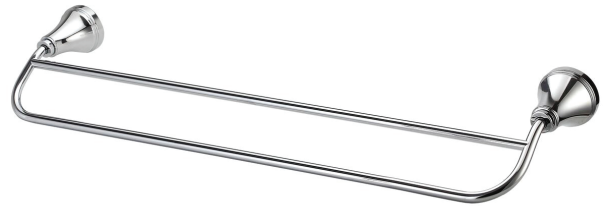

KADO

Kado Era Double Towel Rail 600mm Chrome

9507719

SPECIFICATIONS

Recommended Use	Residential;Commercial
Colour	Chrome
Material	Zinc/Steel

WARRANTY

Residential & Commercial Use (Years)	25
Parts Replacement Only (Years)	1

Please refer to Kado Warranty Page for full Terms and Conditions

Dimensions are nominal measurements only.

CLEANING RECOMMENDATIONS:

We recommend the use of soapy water or approved cleaners. This product should not be cleaned with abrasive materials. Damage caused by any improper treatment is not covered by the product warranty. Refer to Warranty Conditions

Disclaimer: Products in this specification manual must by regulation be installed by licensed and registered trade people. The manufacturer/distributor reserves the right to vary specifications or delete models from their range without prior notification. Dimensions are nominal measurements only. Dimensions and set-outs listed are correct at time of publication however the manufacturer/distributor takes no responsibility for printing errors.

Published 01/04/2026

To see the complete Kado range go to www.reece.com.au