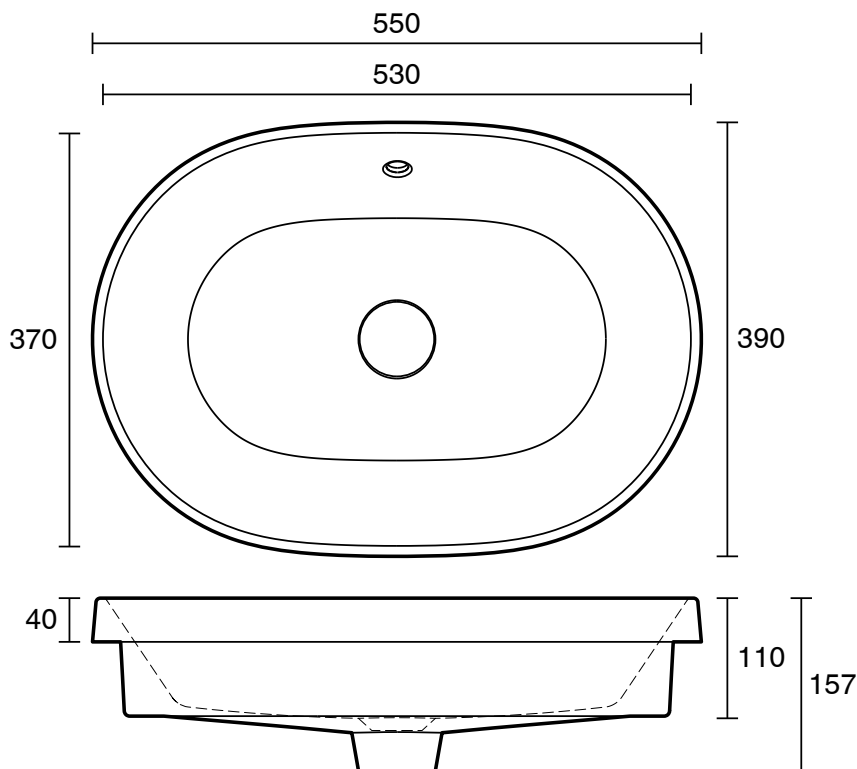

Roca The Gap Round Semi Inset Basin 550mm x 390mm with Overflow White

1807930

SPECIFICATIONS

Recommended Use	Residential;Commercial
Primary Material	Vitreous China
Colour Finish	White
Bowl Capacity (L)	4.5
Weight (kg)	11.4
Taphole Configuration	None
Overflow Included	Yes
Plug & Waste Included	No

WARRANTY

Residential & Commercial Use (Years)	25
Spare Parts & Labour (Years)	1

Please refer to Roca Warranty page for full Terms and Conditions

Dimensions are nominal measurements only.

CLEANING RECOMMENDATIONS:

We recommend the use of soapy water or approved cleaners. This product should not be cleaned with abrasive materials. Damage caused by any improper treatment is not covered by the product warranty. Refer to Warranty Conditions

Disclaimer: Products in this specification manual must by regulation be installed by licensed and registered trade people. The manufacturer/distributor reserves the right to vary specifications or delete models from their range without prior notification. Dimensions are nominal measurements only. Dimensions and set-outs listed are correct at time of publication however the manufacturer/distributor takes no responsibility for printing errors.

Published 18/05/2026

To see the complete Roca range go to
www.reece.com.au