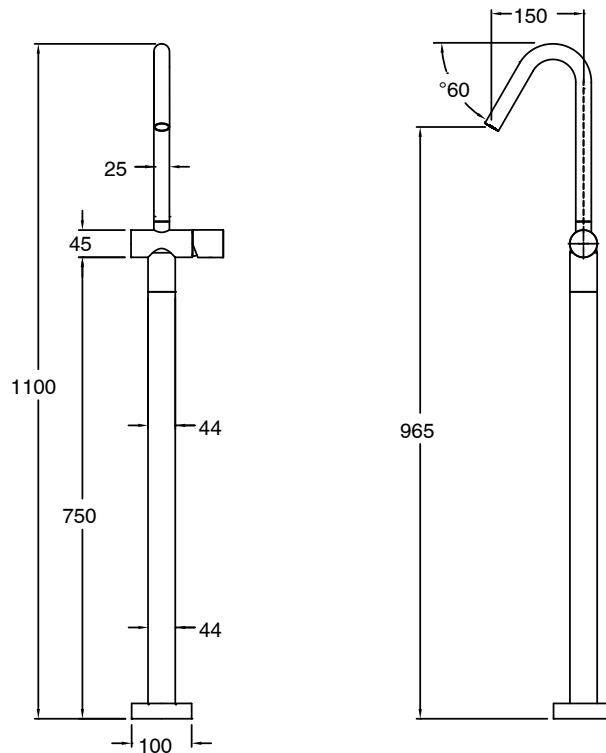

SUSSEX

Sussex Pure Floor Mounted Bath Mixer Tap Trimset PVD Brushed Nickel

9511614

SPECIFICATIONS

Recommended Use	Residential;Commercial
Colour Finish	Brushed Nickel
Primary Material	DR Brass
Recommended Pressure Range	150 - 500 kPa as per AS3500
Max Continuous Working Temperature (deg C)	65
Min Continuous Working Temperature (deg C)	1

WARRANTY

Residential Use (Years)	40
Commercial Use (Years)	10

Please refer to Sussex Warranty page for full Terms and Conditions

Dimensions are nominal measurements only.

CLEANING RECOMMENDATIONS:

We recommend the use of soapy water or approved cleaners. This product should not be cleaned with abrasive materials. Damage caused by any improper treatment is not covered by the product warranty. Refer to Warranty Conditions

Disclaimer: Products in this specification manual must by regulation be installed by licensed and registered trade people. The manufacturer/distributor reserves the right to vary specifications or delete models from their range without prior notification. Dimensions are nominal measurements only. Dimensions and set-outs listed are correct at time of publication however the manufacturer/distributor takes no responsibility for printing errors.

Published 21/04/2026

To see the complete Sussex range go to www.reece.com.au